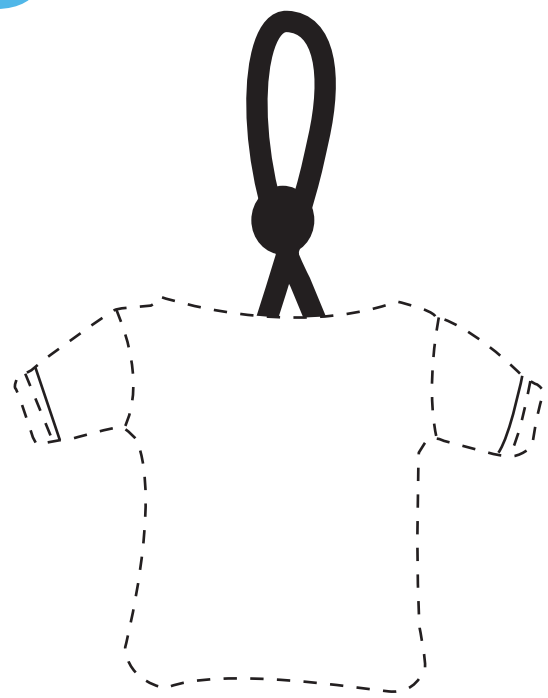

Jersey Mobile Device Pouch

A
Sublimation

B
Screen Print

Maximum Print Area:
A: all-over print
B: 50mm x 80mm

Dotted line indicates maximum print area