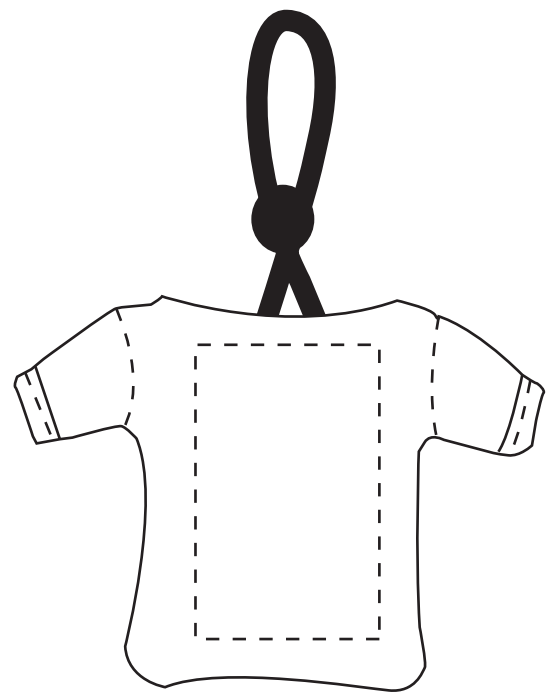

Jersey Mobile Device Pouch

A
Sublimation

B
Screen Print

Maximum Print Area:
A: all-over print
B: 50mm x 80mm

Dotted line indicates maximum print area