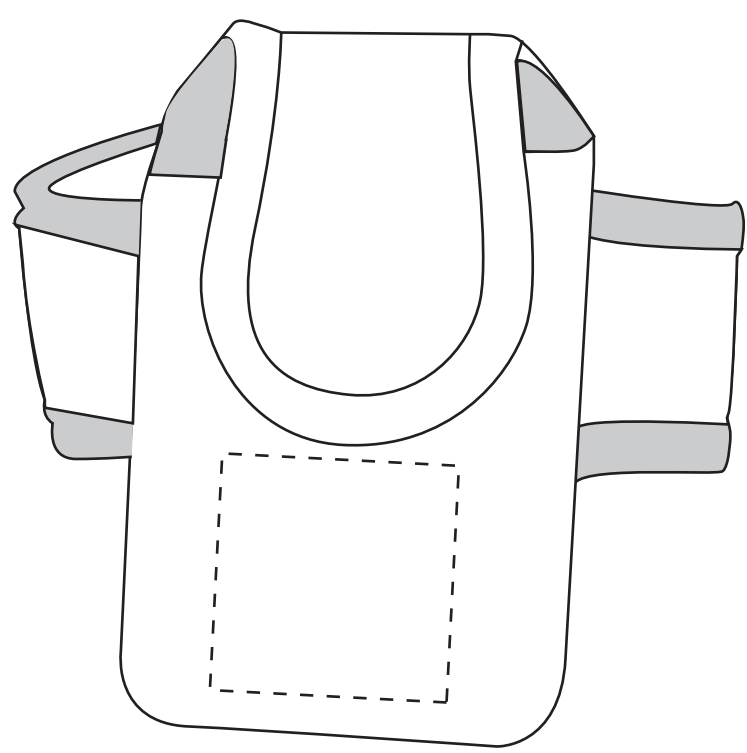

Mobile Pouch

A
Sublimation

B
Screen Print

Maximum Print Area:
A: all-over print
B: 50mm x 50mm

Dotted line indicates maximum print area