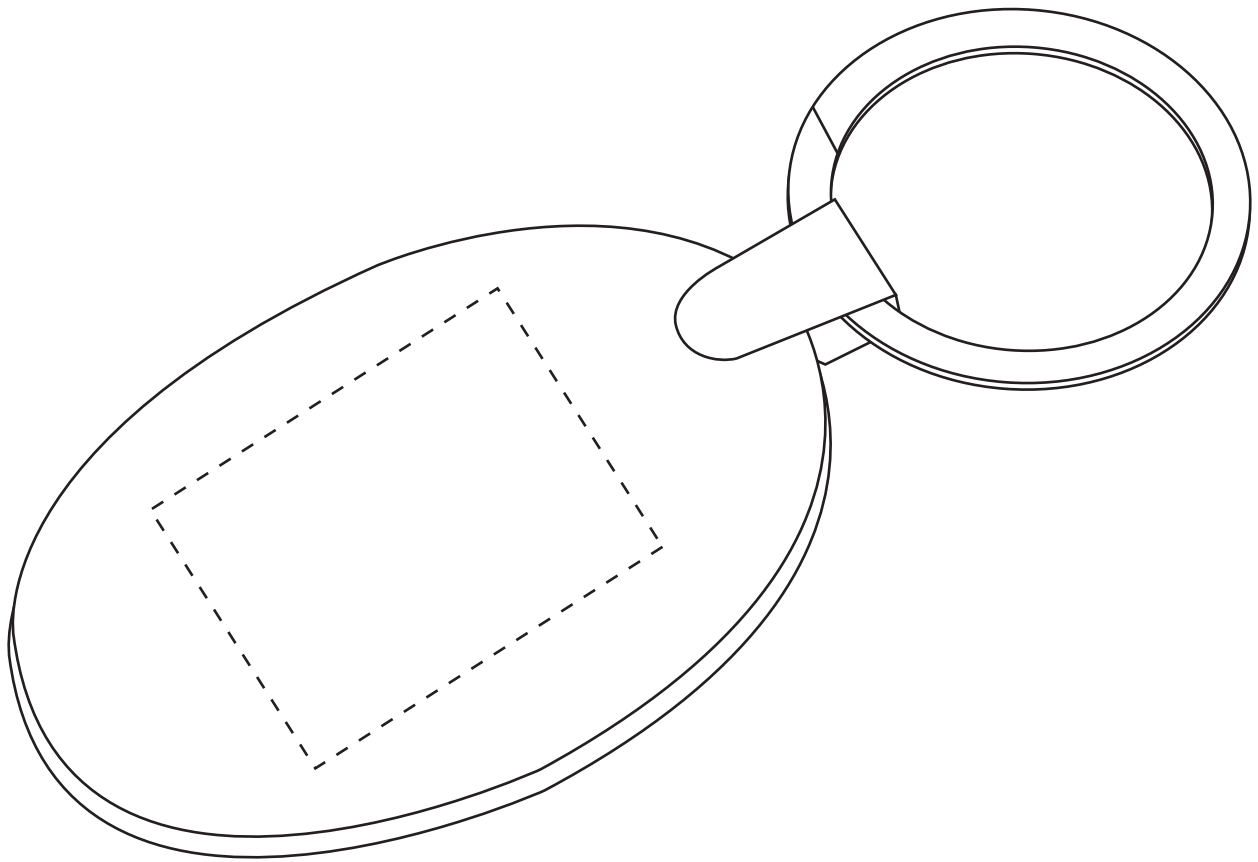

Rubber Keyrings

Maximum Print Area : 47mm x 35mm

Dotted line indicates maximum print area