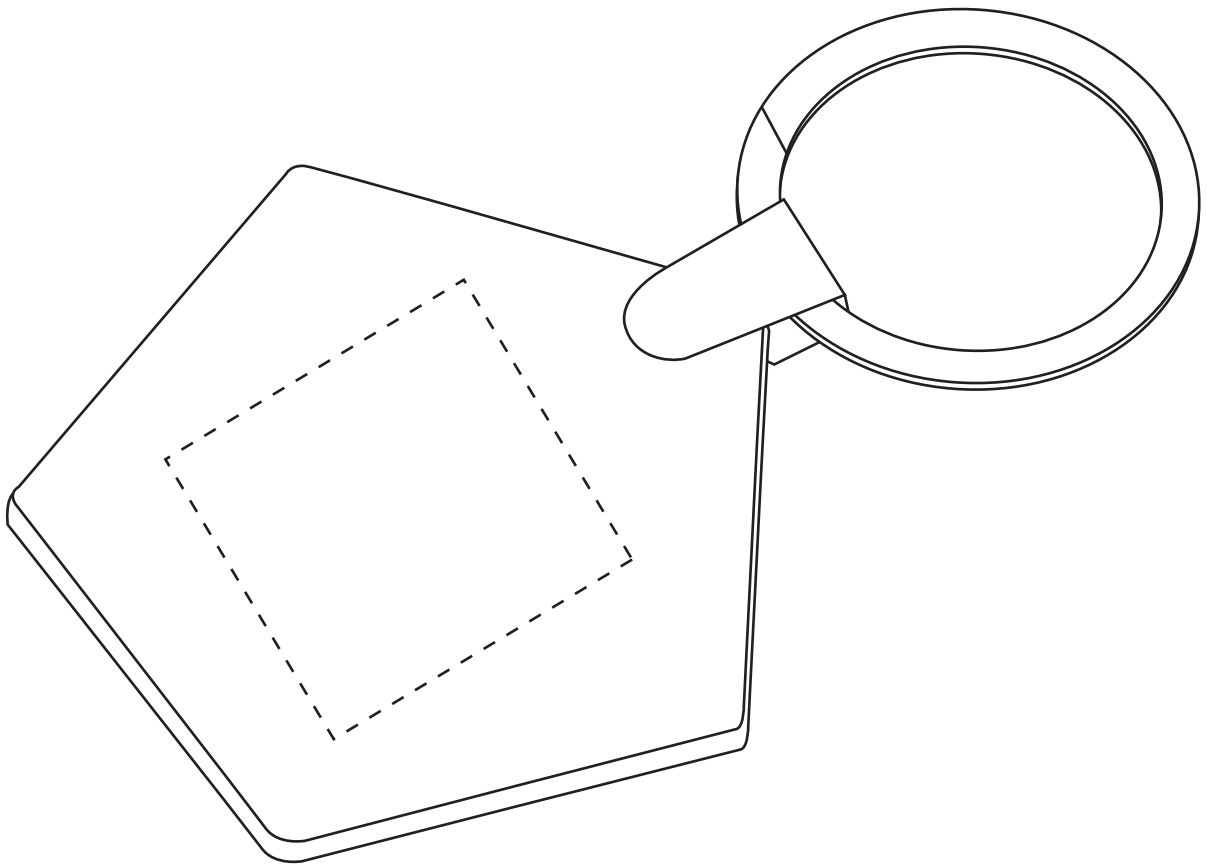

Rubber Keyrings

Maximum Print Area : 32mm x 30mm

Dotted line indicates maximum print area