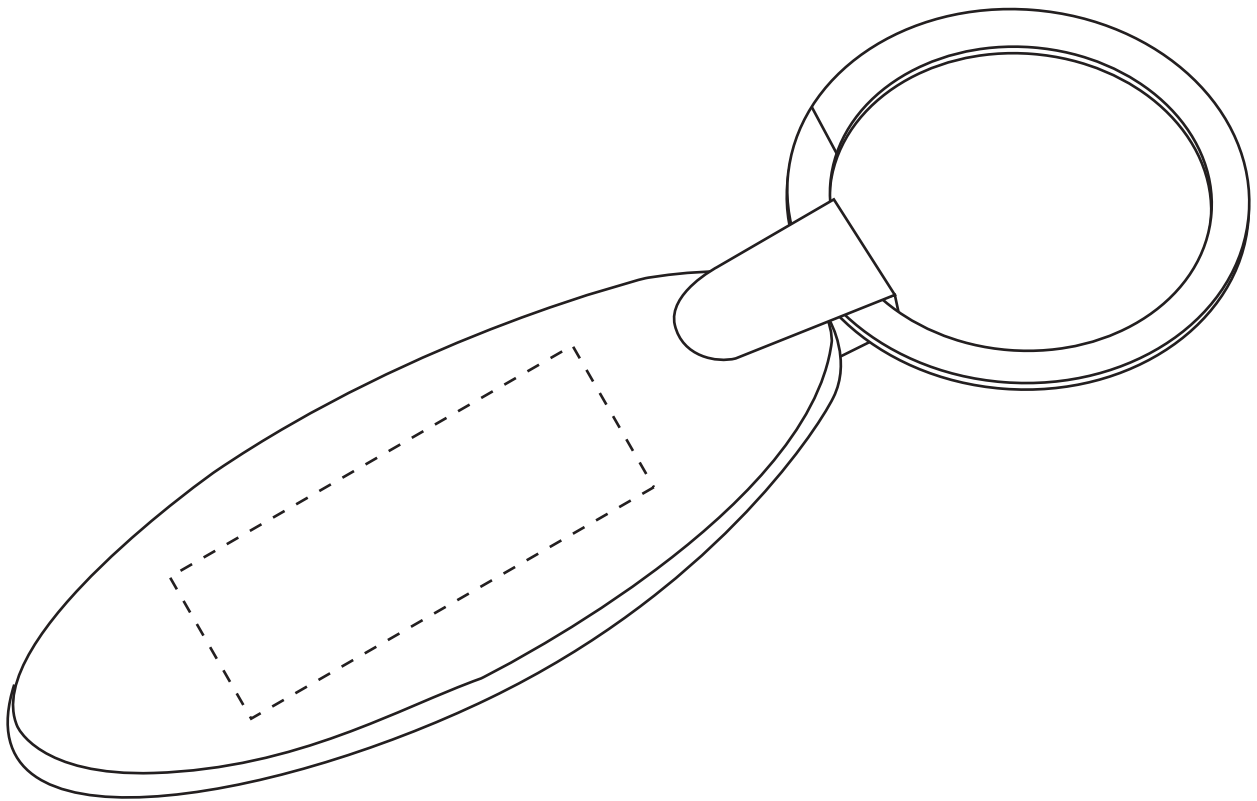

## Rubber Keyrings

Maximum Print Area : 54mm x 19mm

Dotted line indicates maximum print area