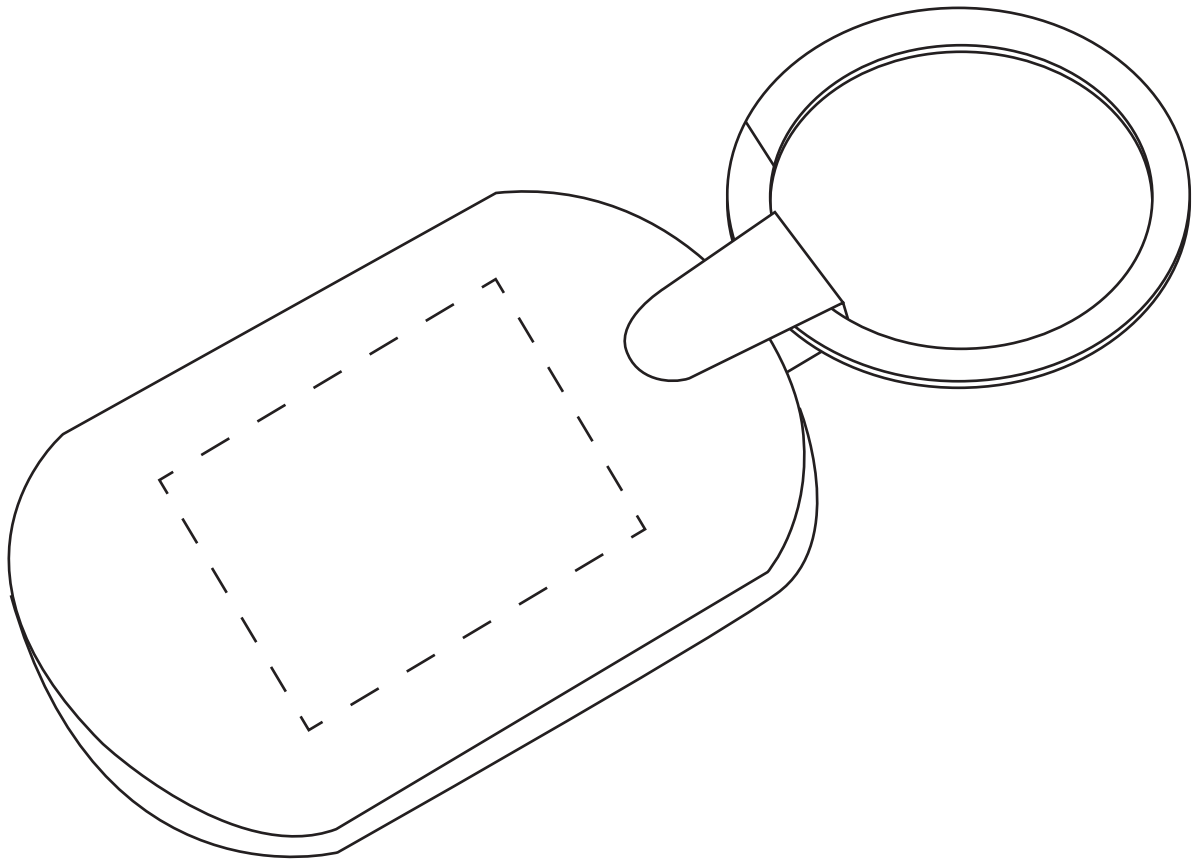

Rubber Keyrings

Maximum Print Area : 39mm x 29mm

Dotted line indicates maximum print area