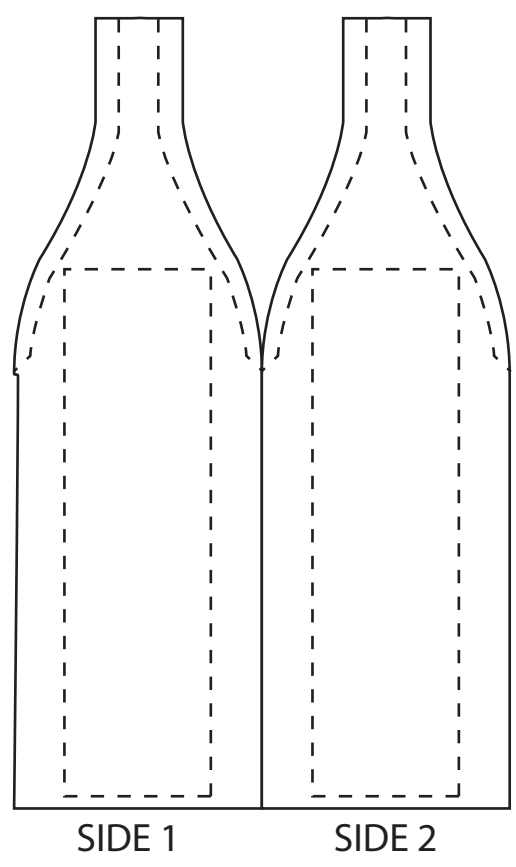

Single Wine Sling Bag

A

Sublimation

B

Screen Print

Maximum Print Area:

A: all-over print

B: 360mm x 100mm

Dotted line indicates maximum print area