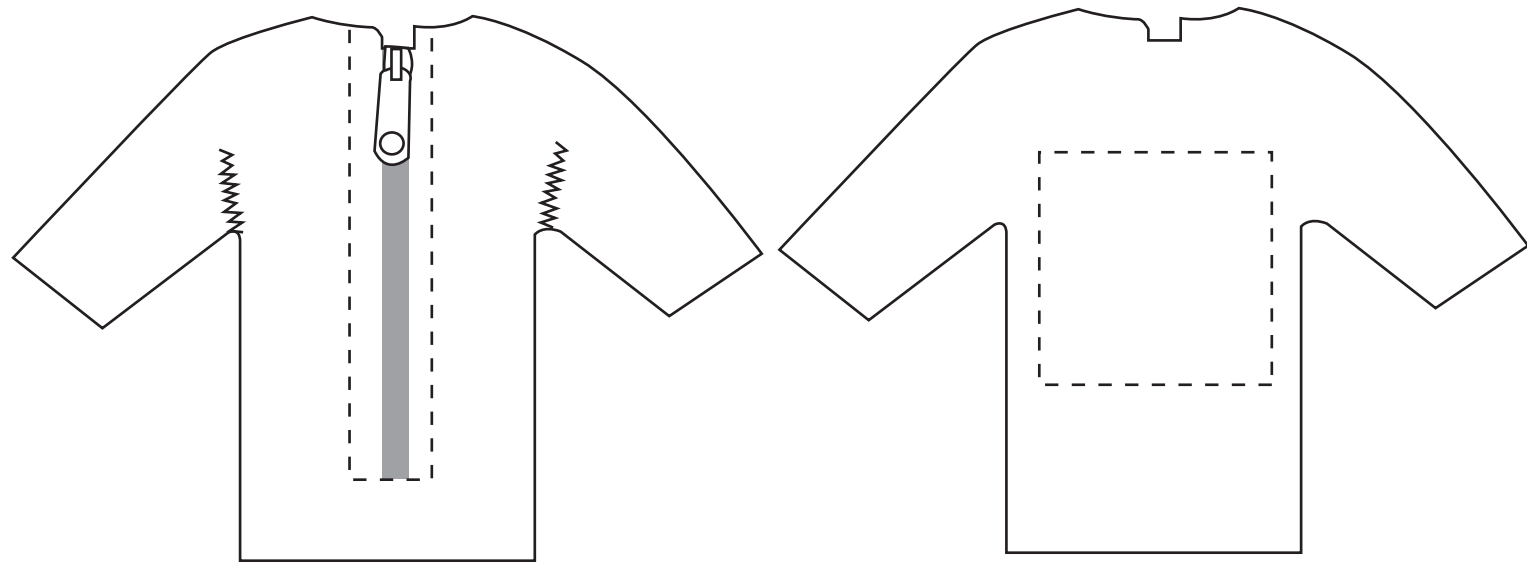

Wetsuit Bottle Cooler

Artwork: 45%

A

Sublimation

SIDE 1

SIDE 2

B

Screen Print

SIDE 1

SIDE 2

Maximum Print Area:

A: all-over print

B: 100mm x 100mm

Dotted line indicates maximum print area