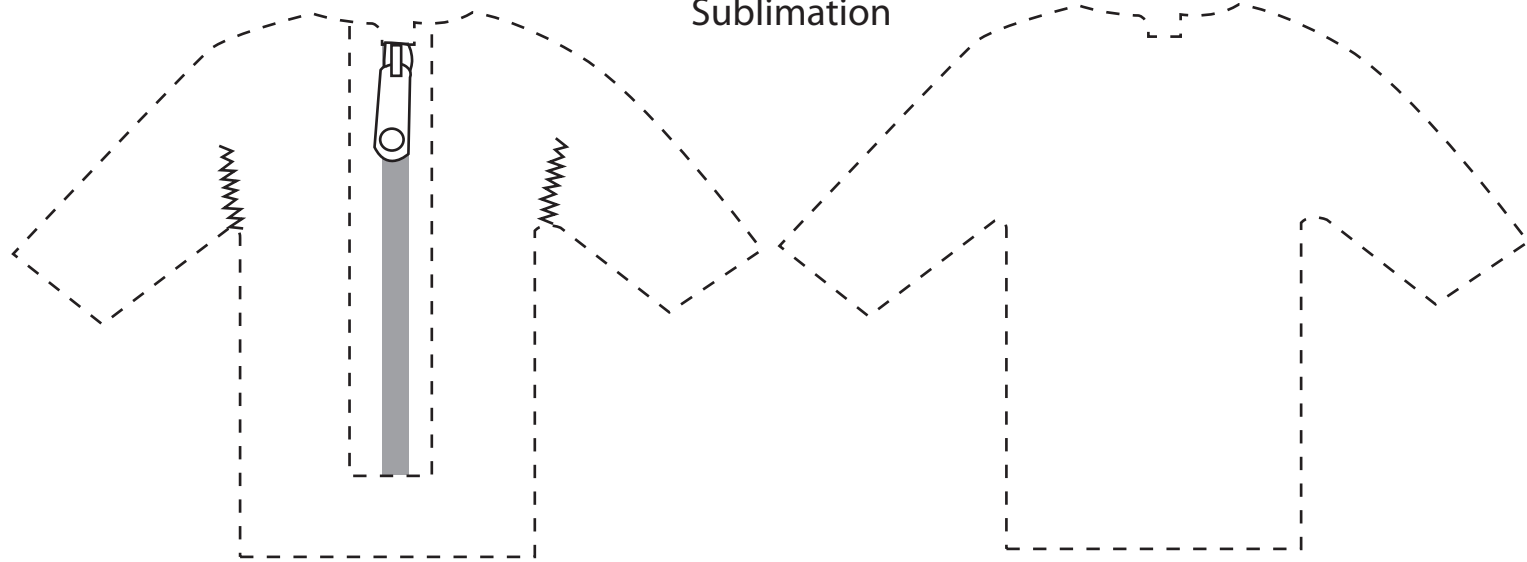

Wetsuit Bottle Cooler

Artwork: 45%

A

Sublimation

SIDE 1

SIDE 2

B

Screen Print

SIDE 1

SIDE 2

Maximum Print Area:

A: all-over print

B: 100mm x 100mm

Dotted line indicates maximum print area