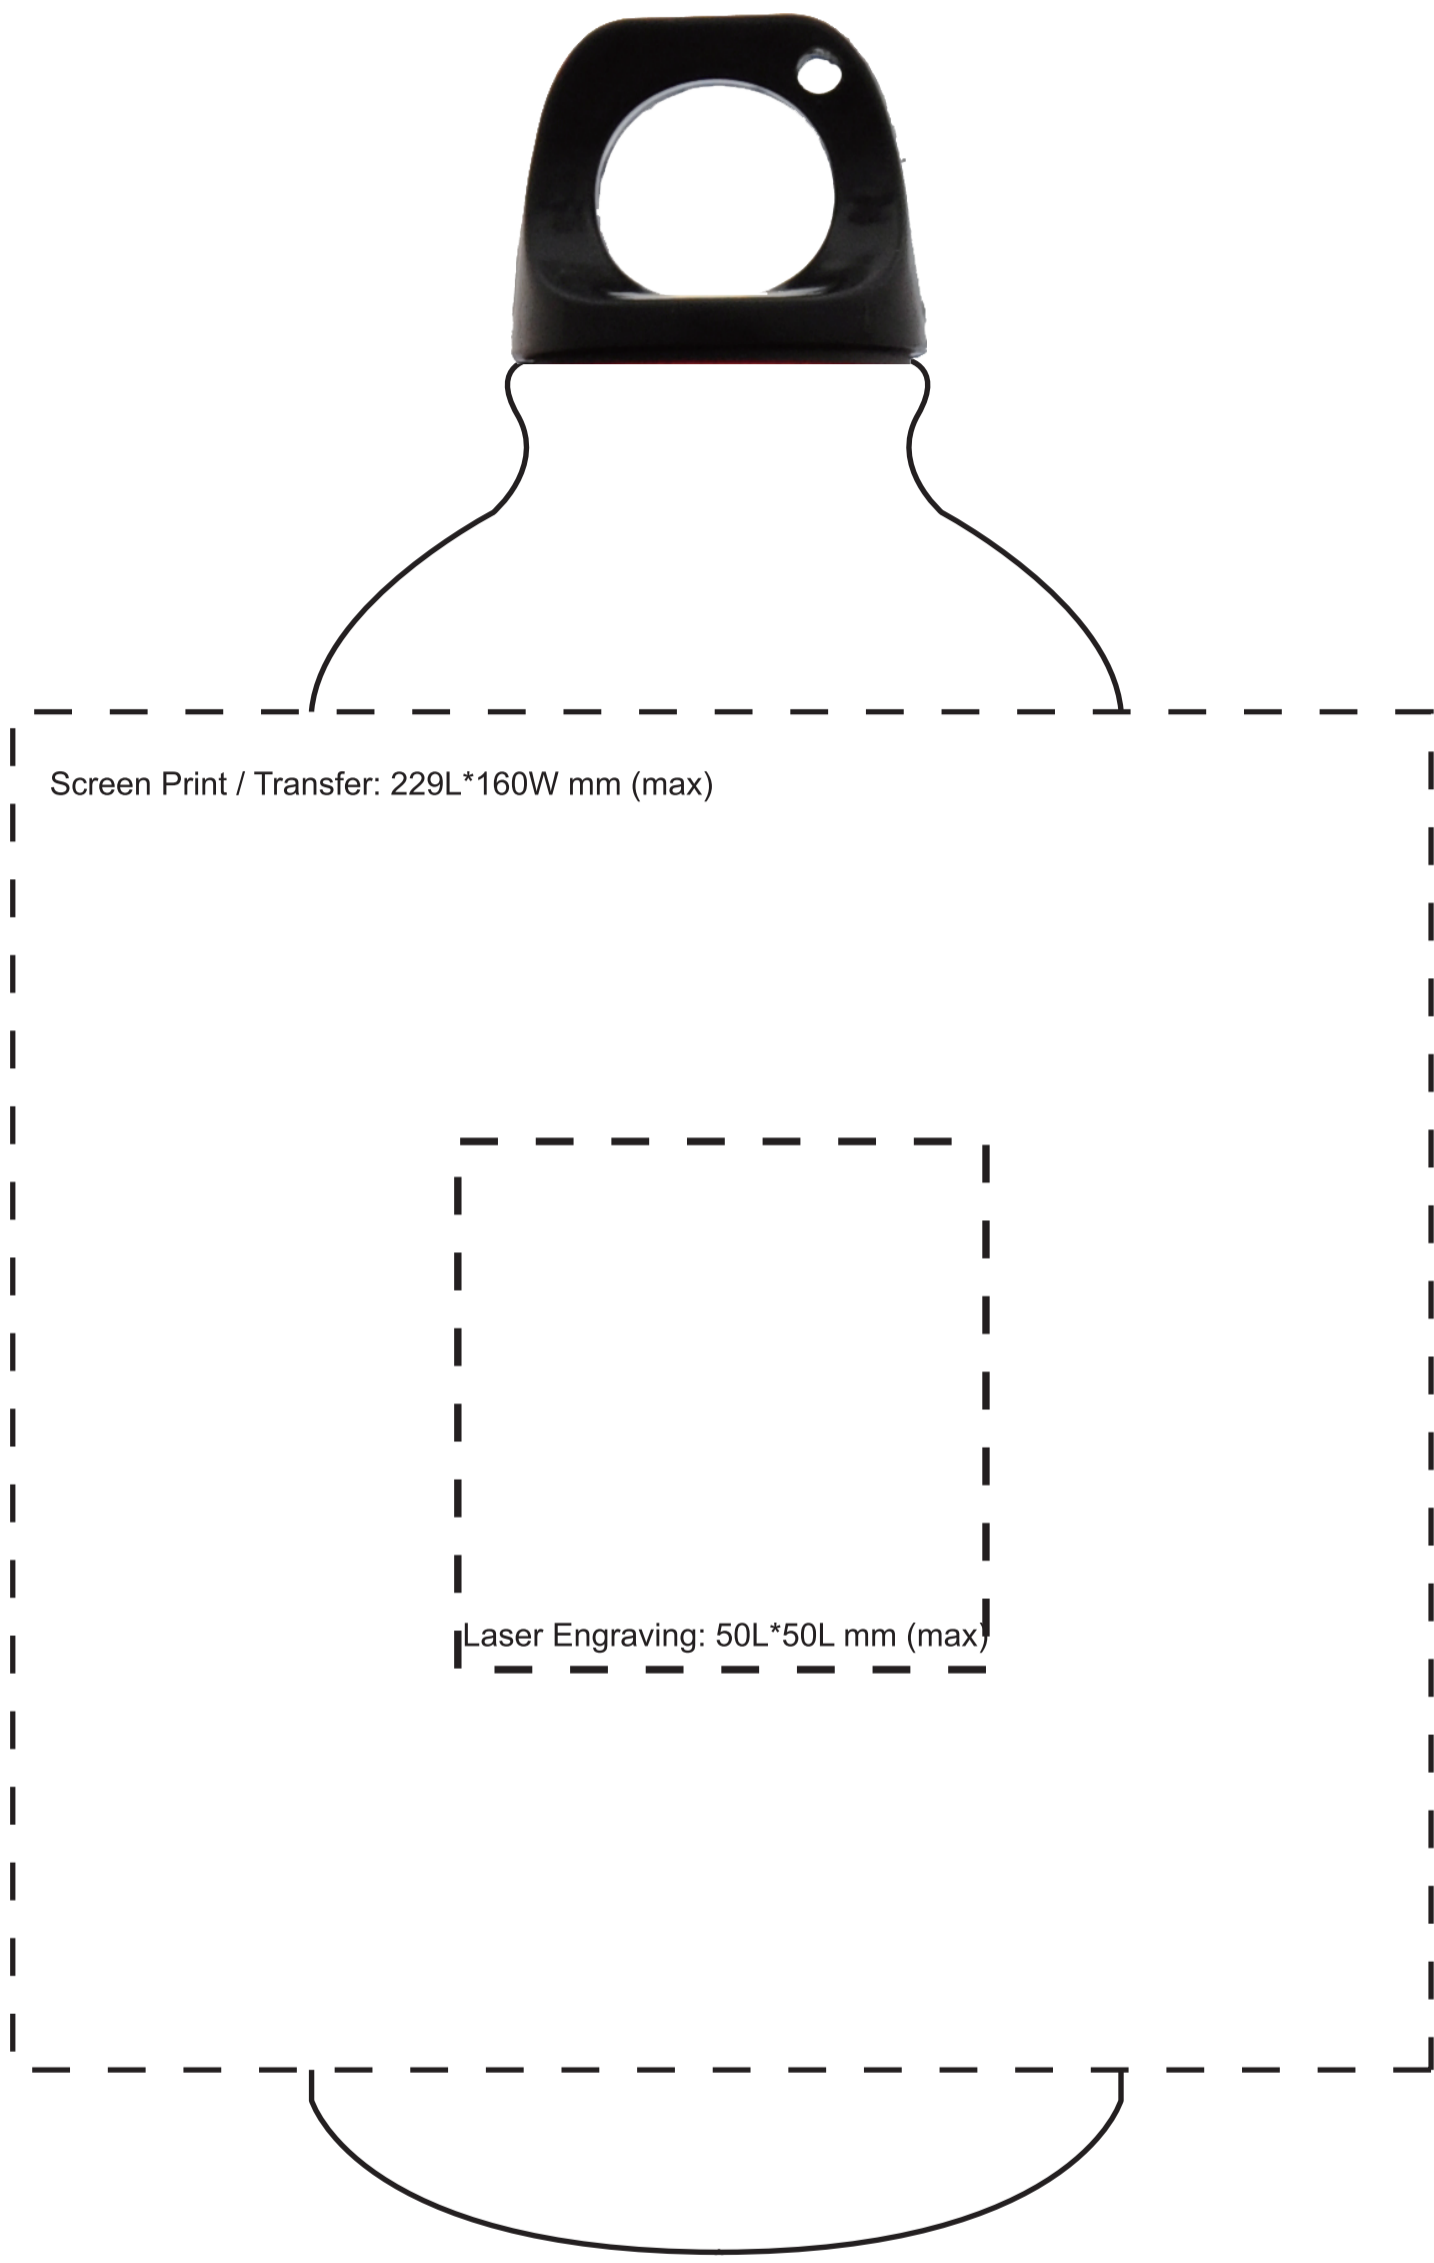

Bottle

Screen Print / Transfer: 229L*160W mm (max)

Laser Engraving: 50L*50L mm (max)

Capacity: 750 ml

Product Size: 73D x 251H mm

Dotted line indicates maximum print area