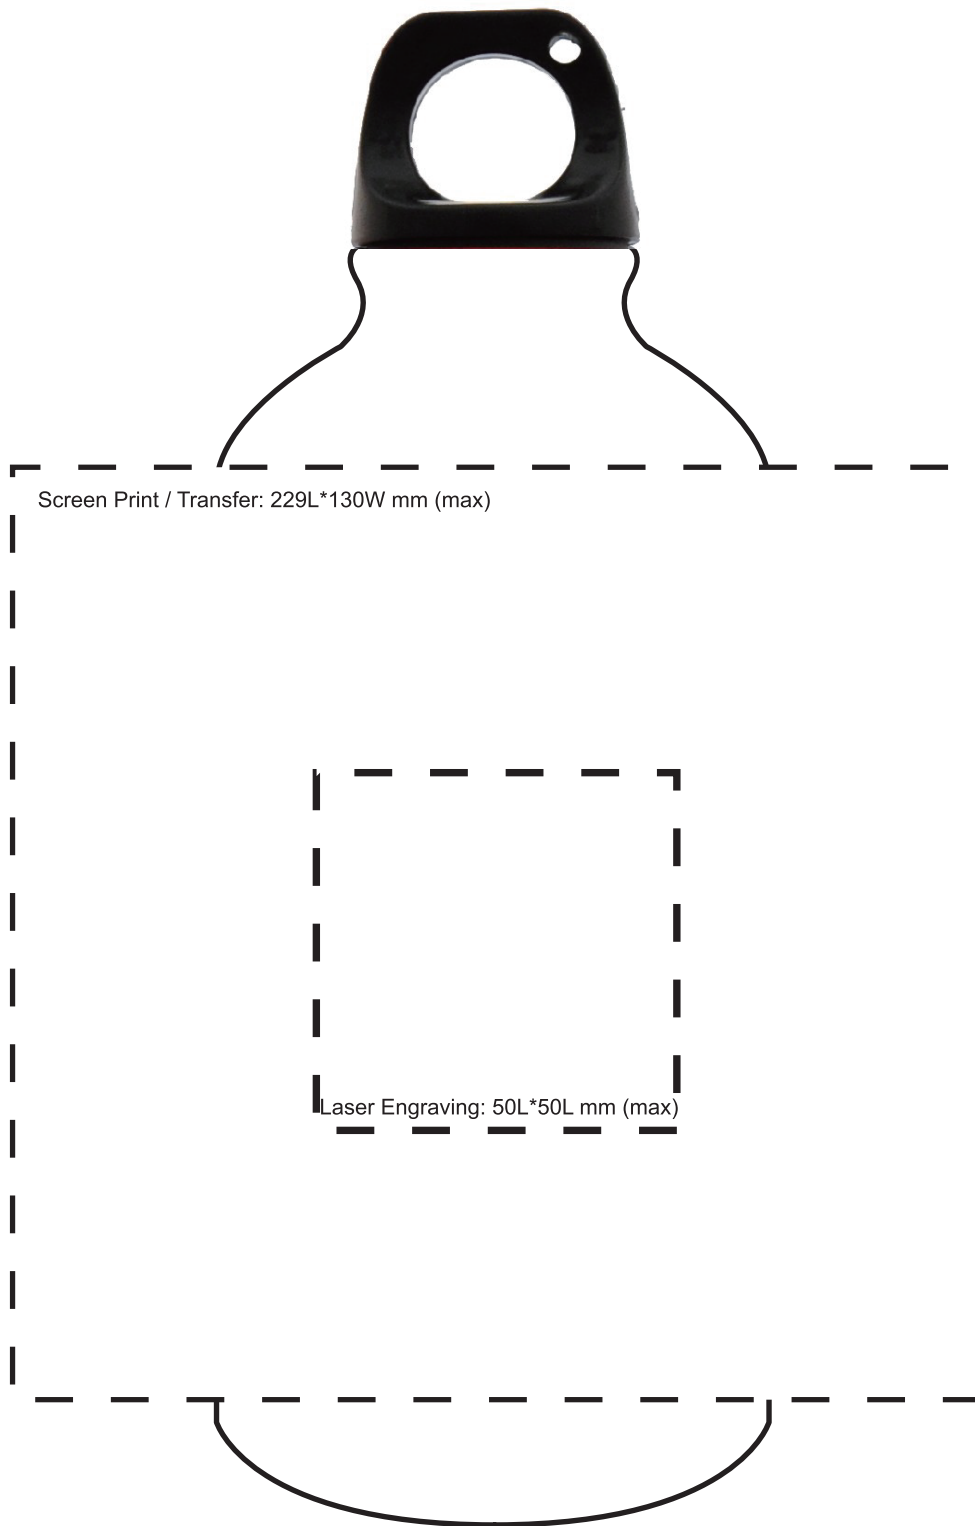

Bottle

Capacity: 600 ml

Product Size: 73D x 210H mm

Dotted line indicates maximum print area