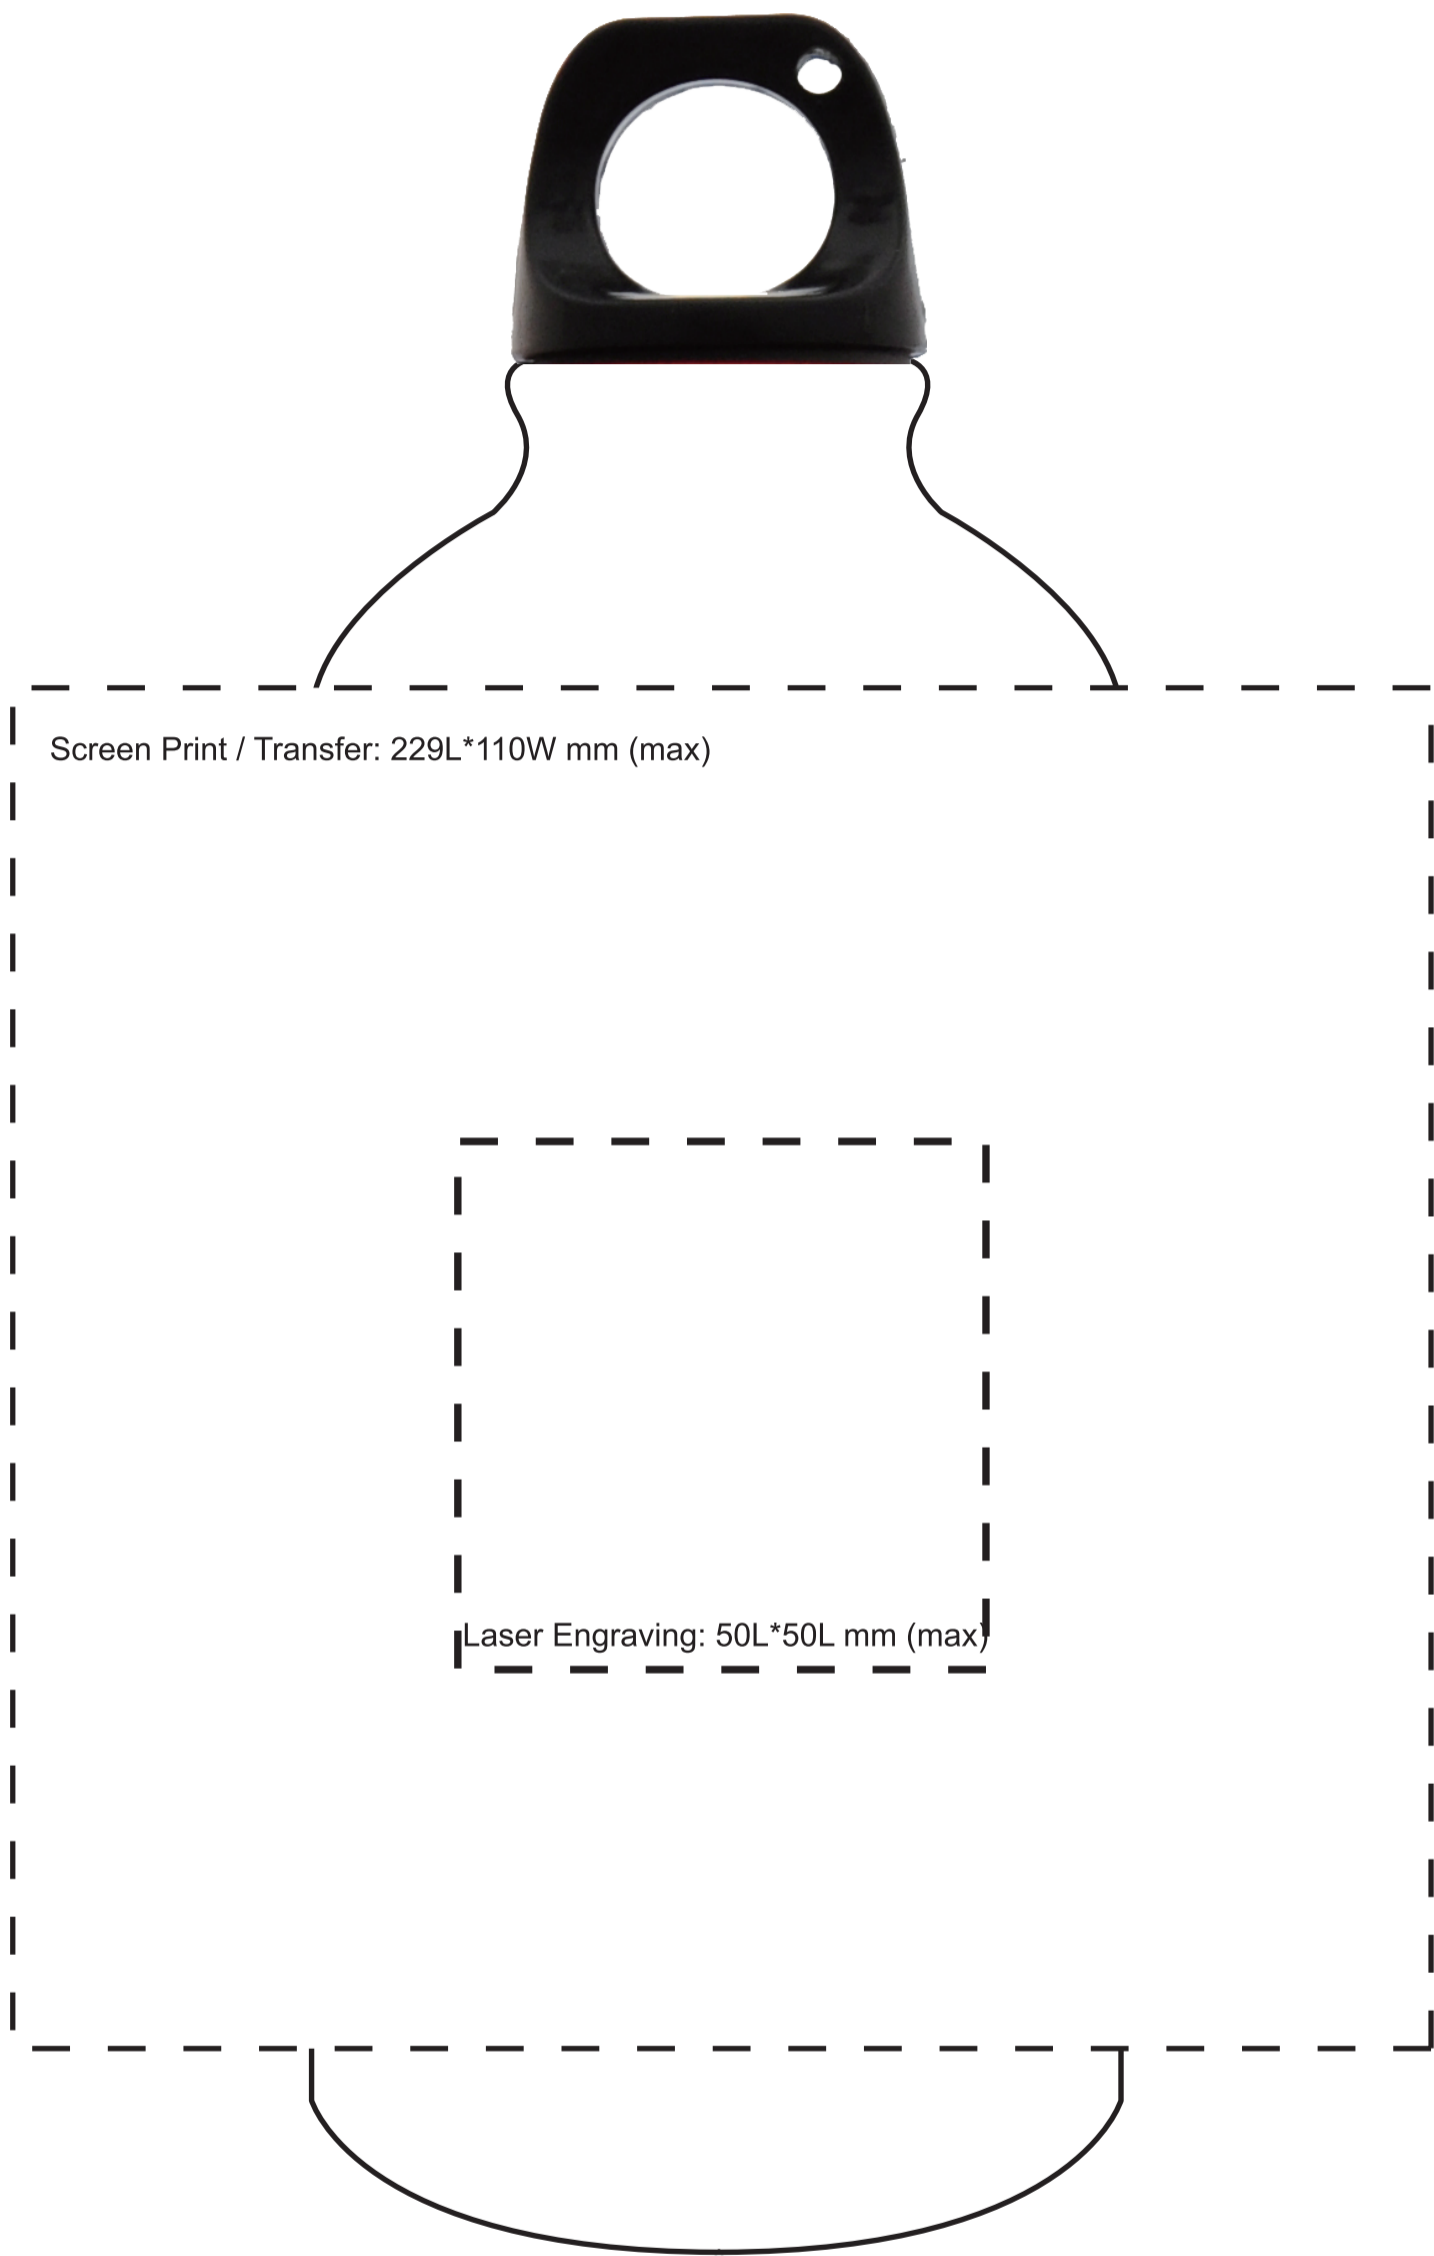

## Bottle

Capacity: 500 ml

Product Size: 73D x 188H mm

Dotted line indicates maximum print area