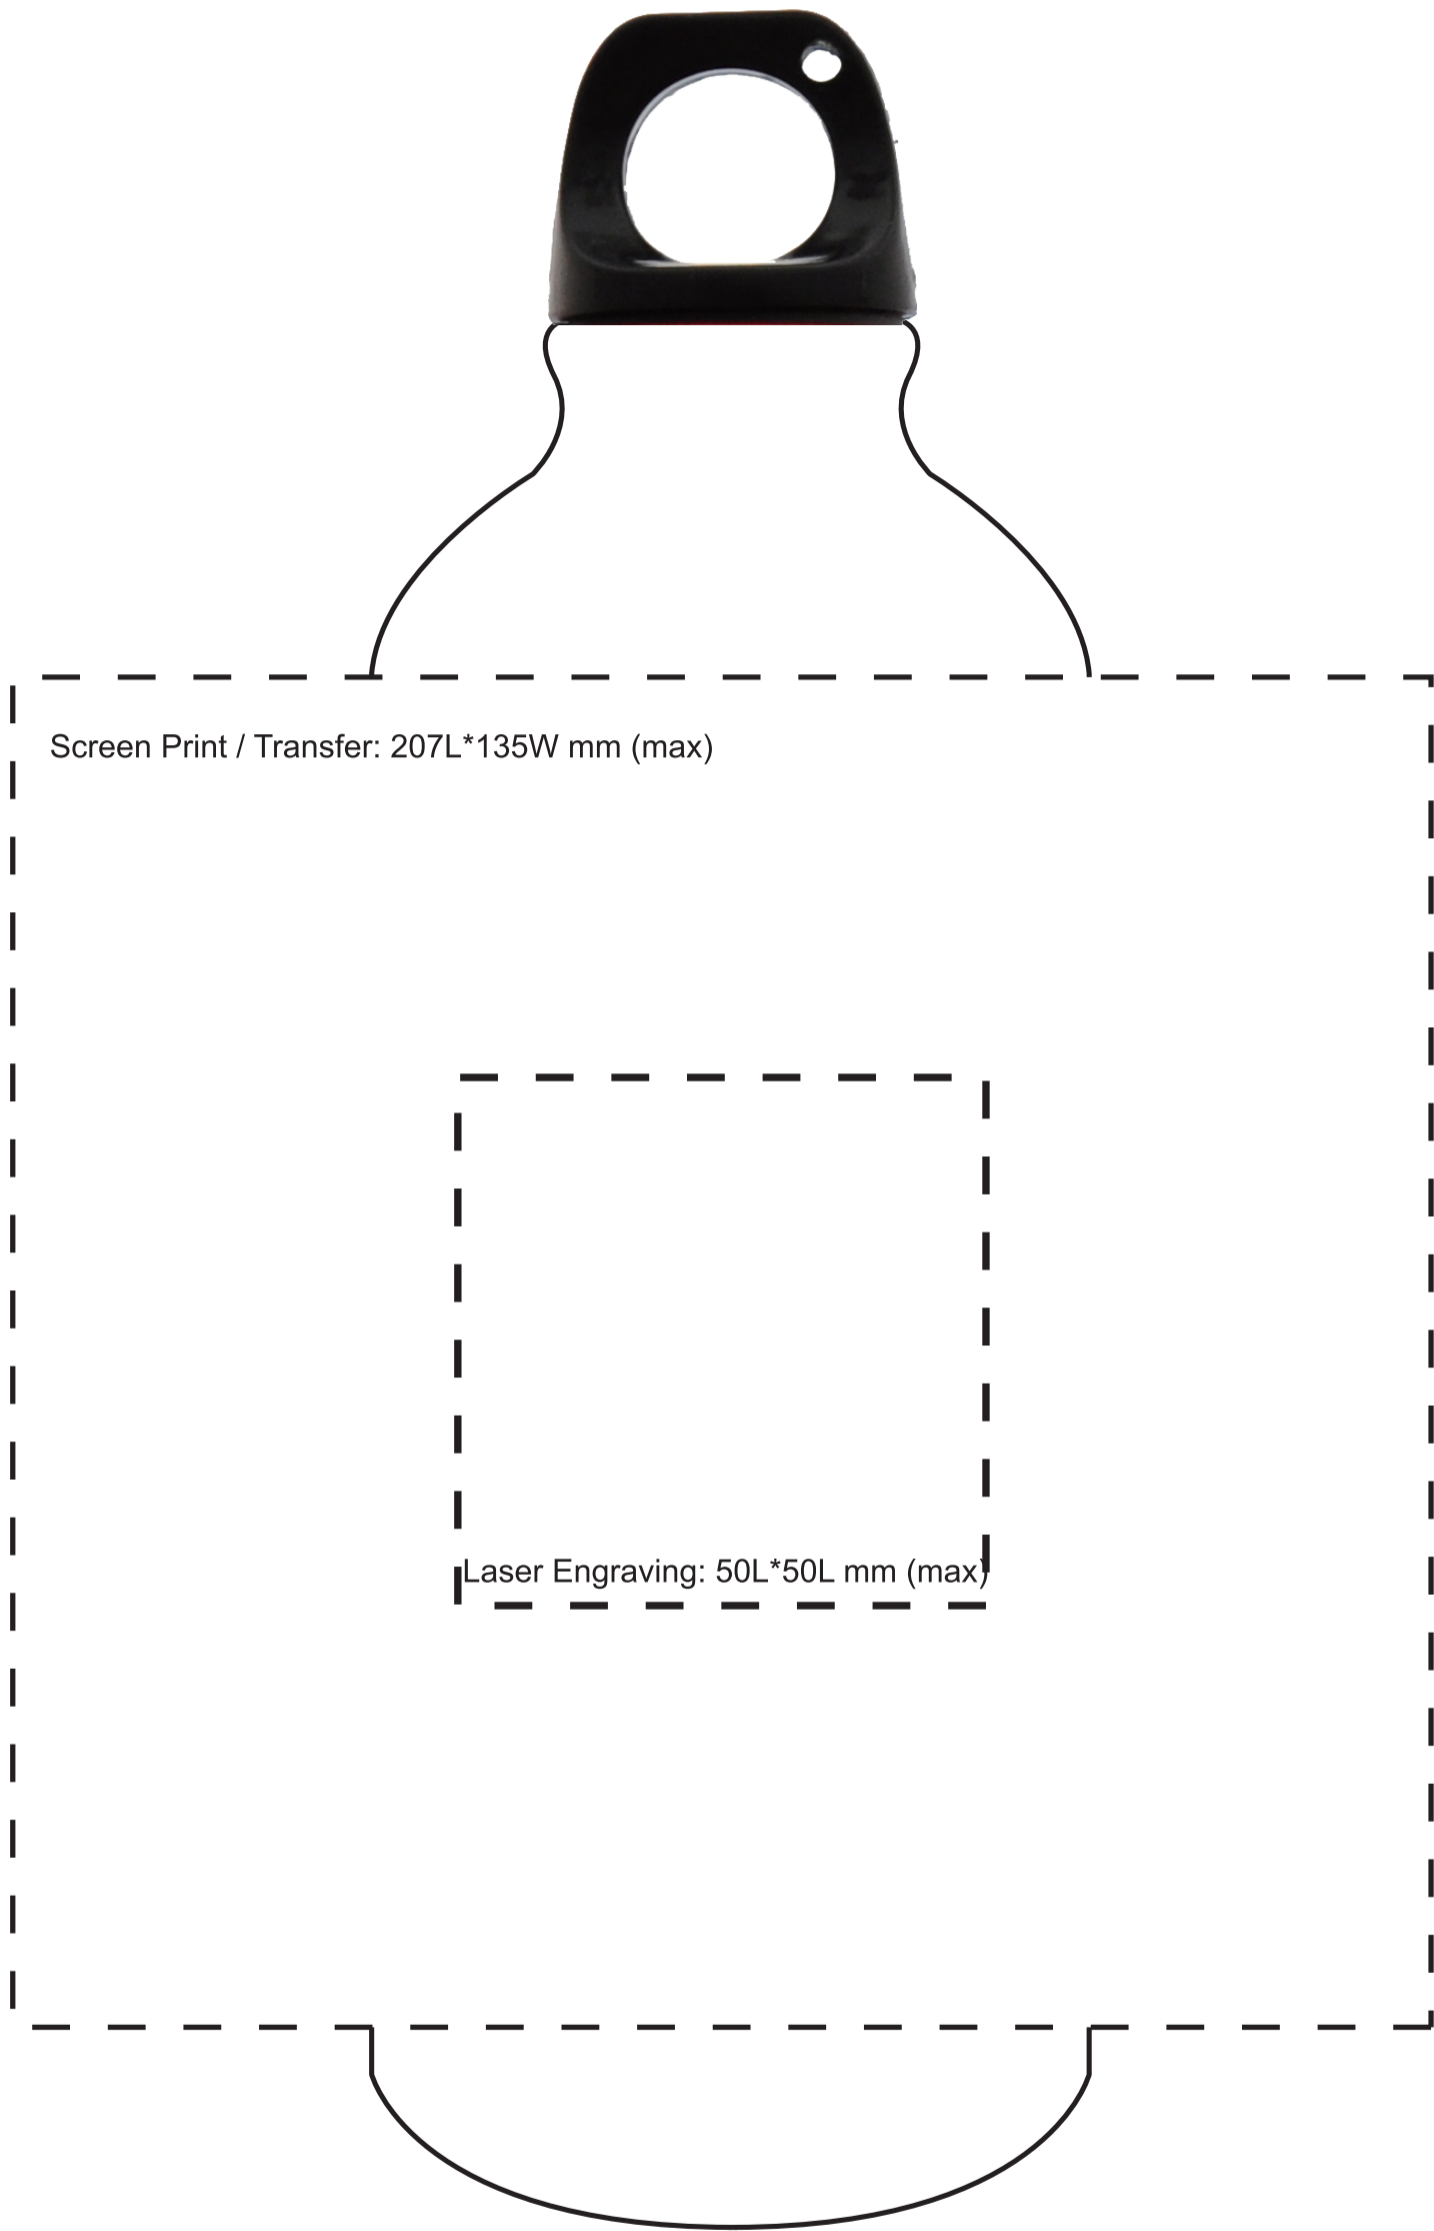

Bottle

Capacity: 500 ml

Product Size: 66D x 212H mm

Dotted line indicates maximum print area