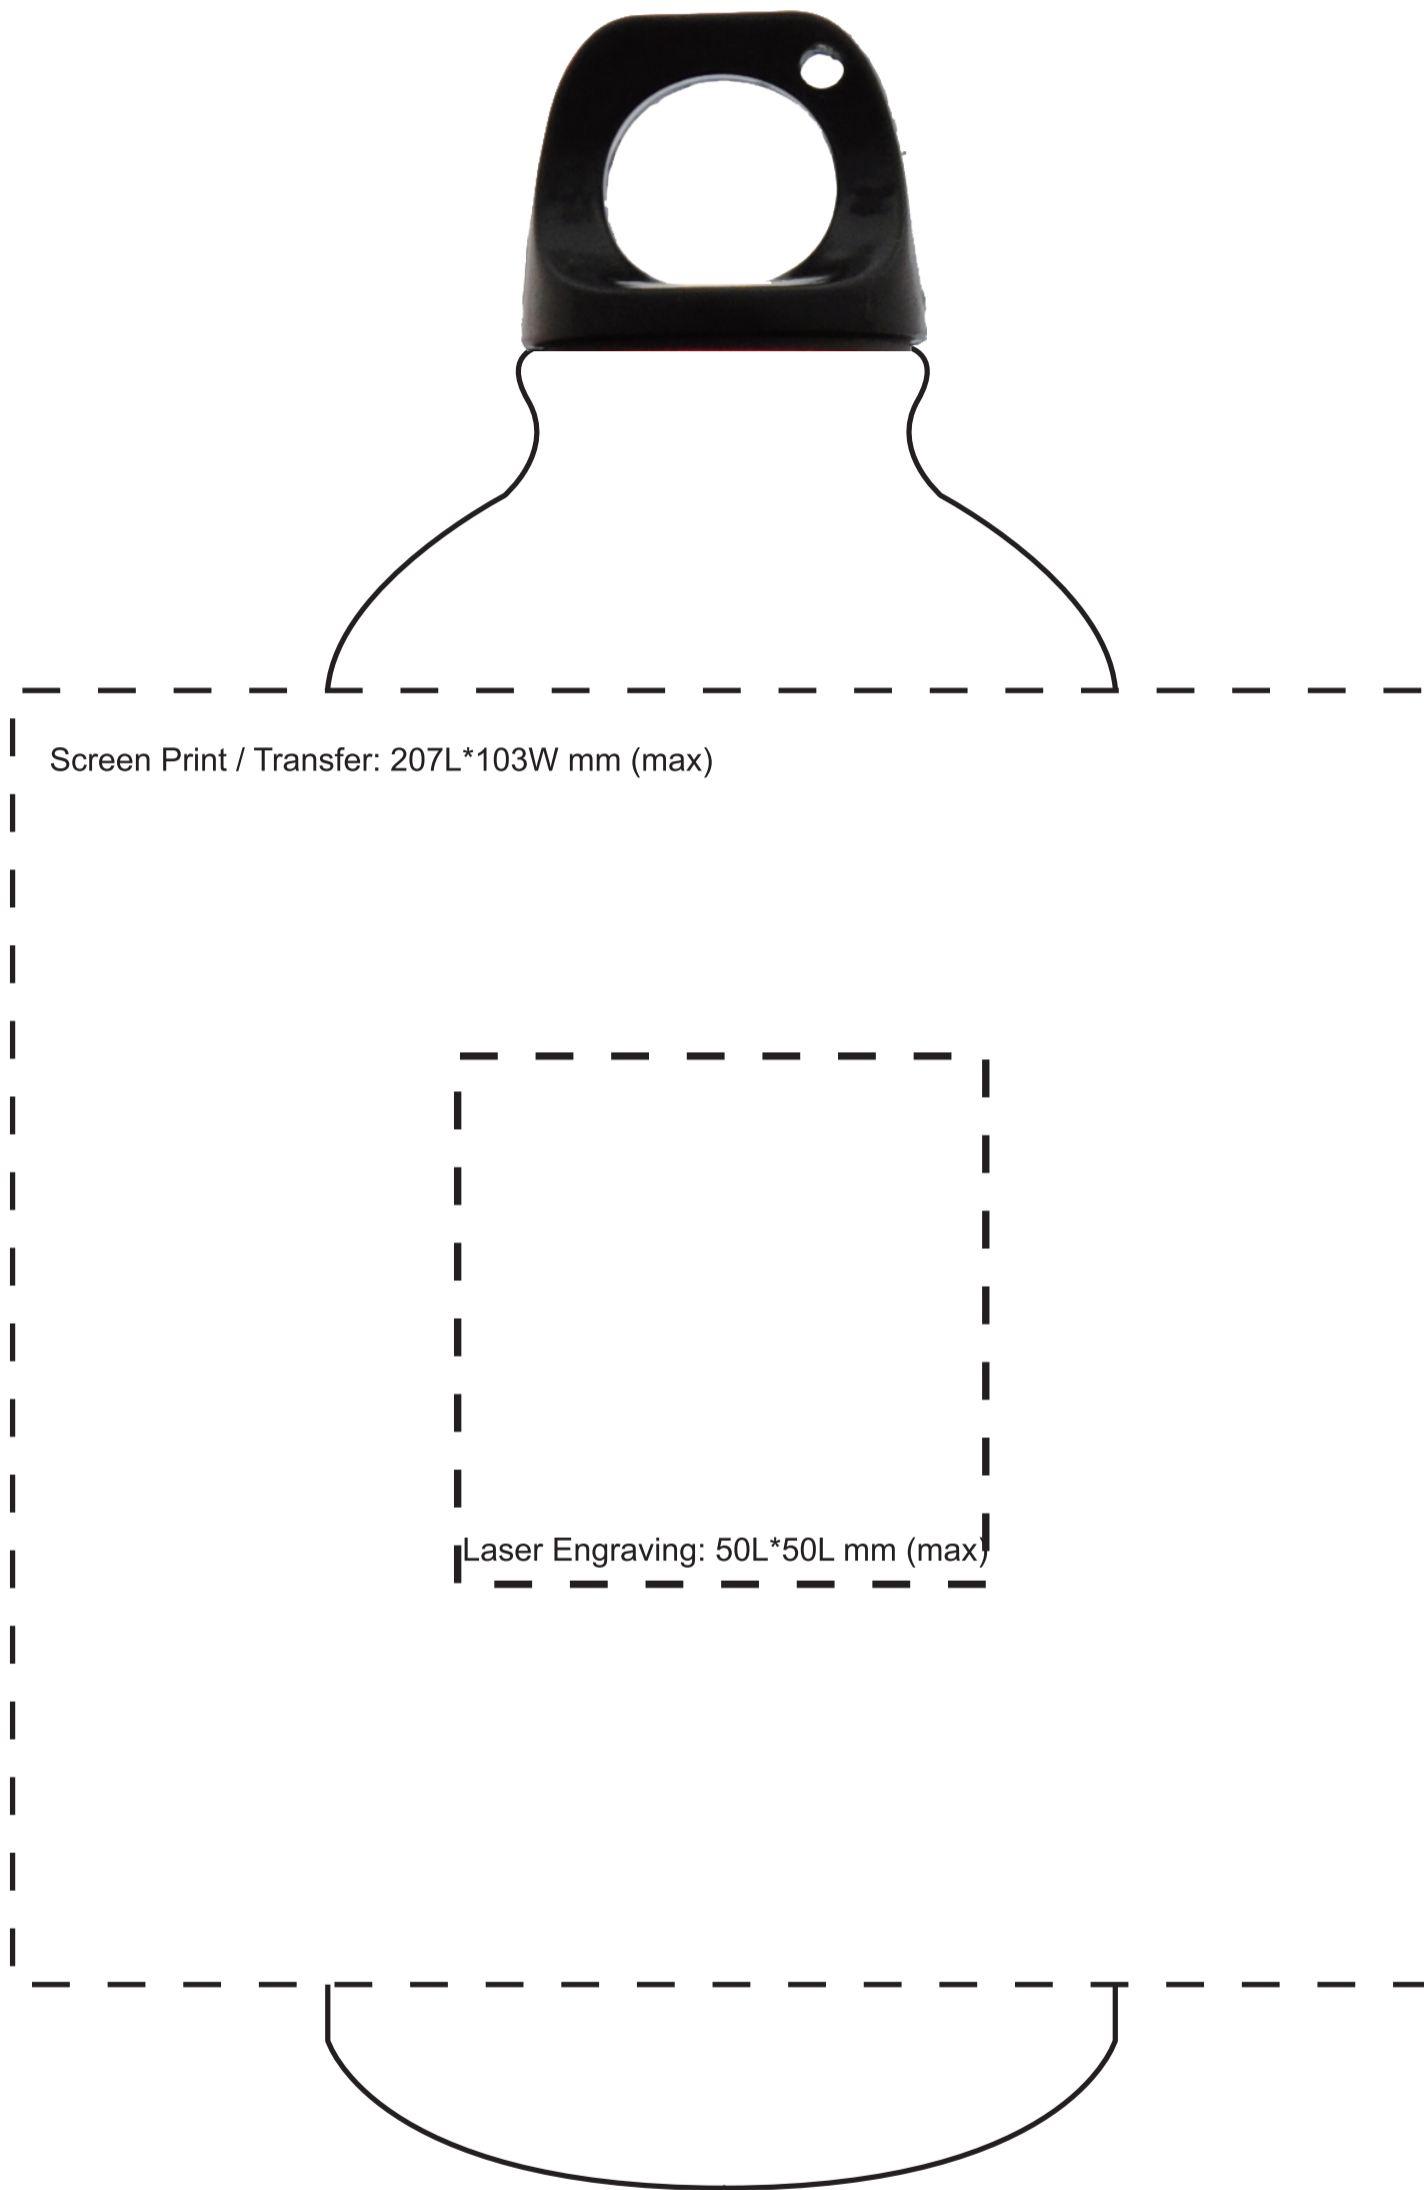

Bottle

Capacity: 400 ml

Product Size: 66D x 176H mm

Dotted line indicates maximum print area