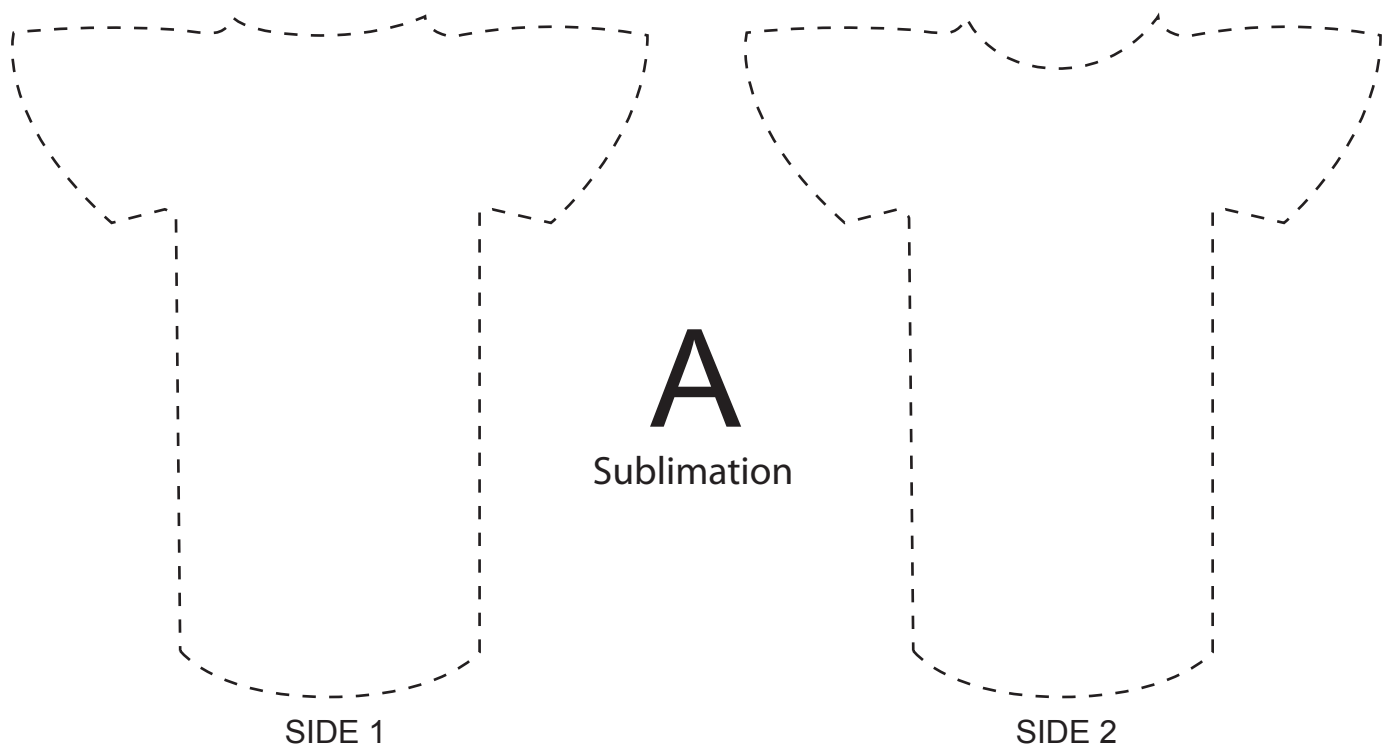

## Stubby Cooler

Artwork: 60%

Maximum Print Area :  
A: full body printable  
B: 80mm x 80mm

Dotted line indicates maximum print area