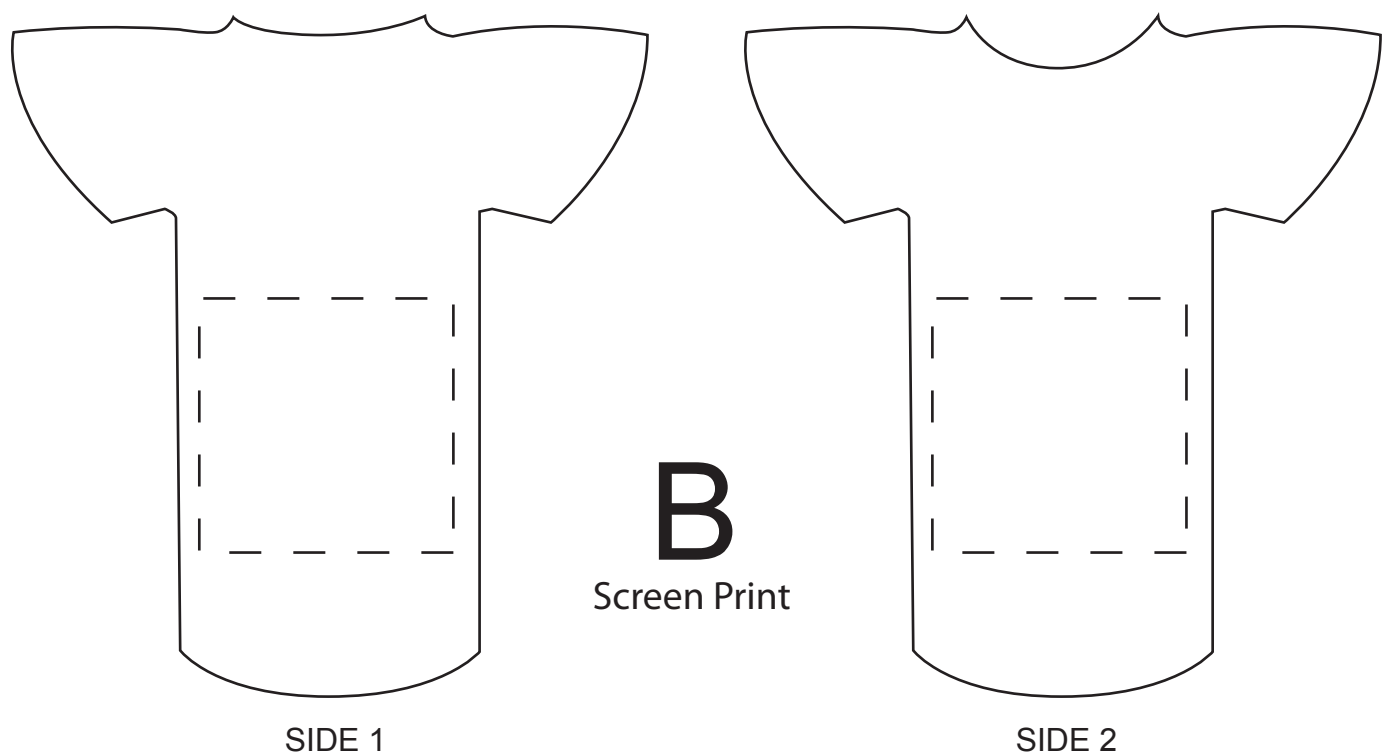

## Stubby Cooler

Artwork: 60%

Maximum Print Area :  
A: full body printable  
B: 80mm x 80mm

Dotted line indicates maximum print area