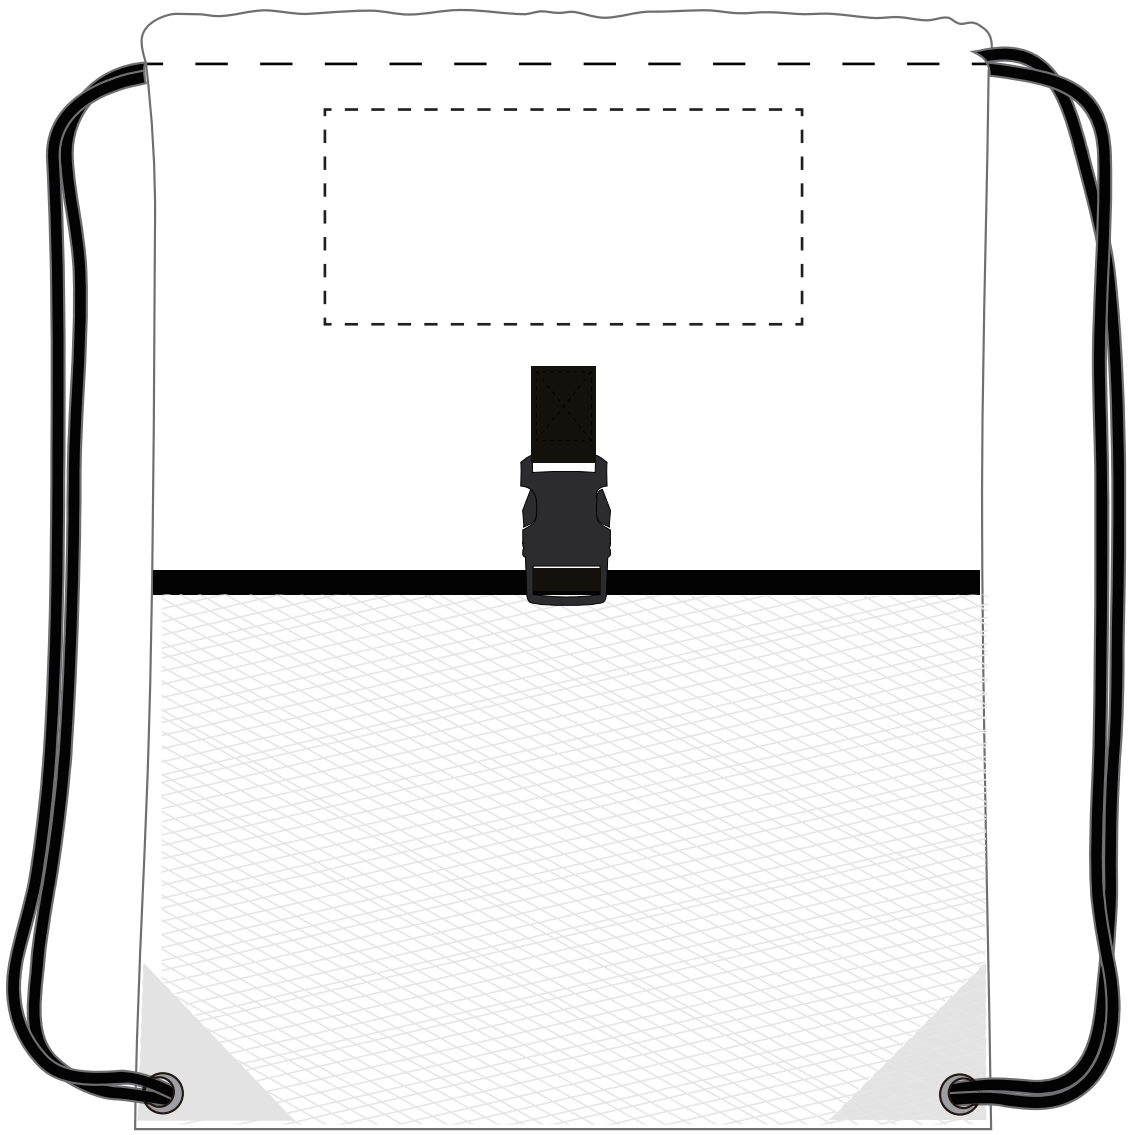

Nylon Bag

Maximum Print Area : 200mm x 90mm

Dotted line indicates maximum print area