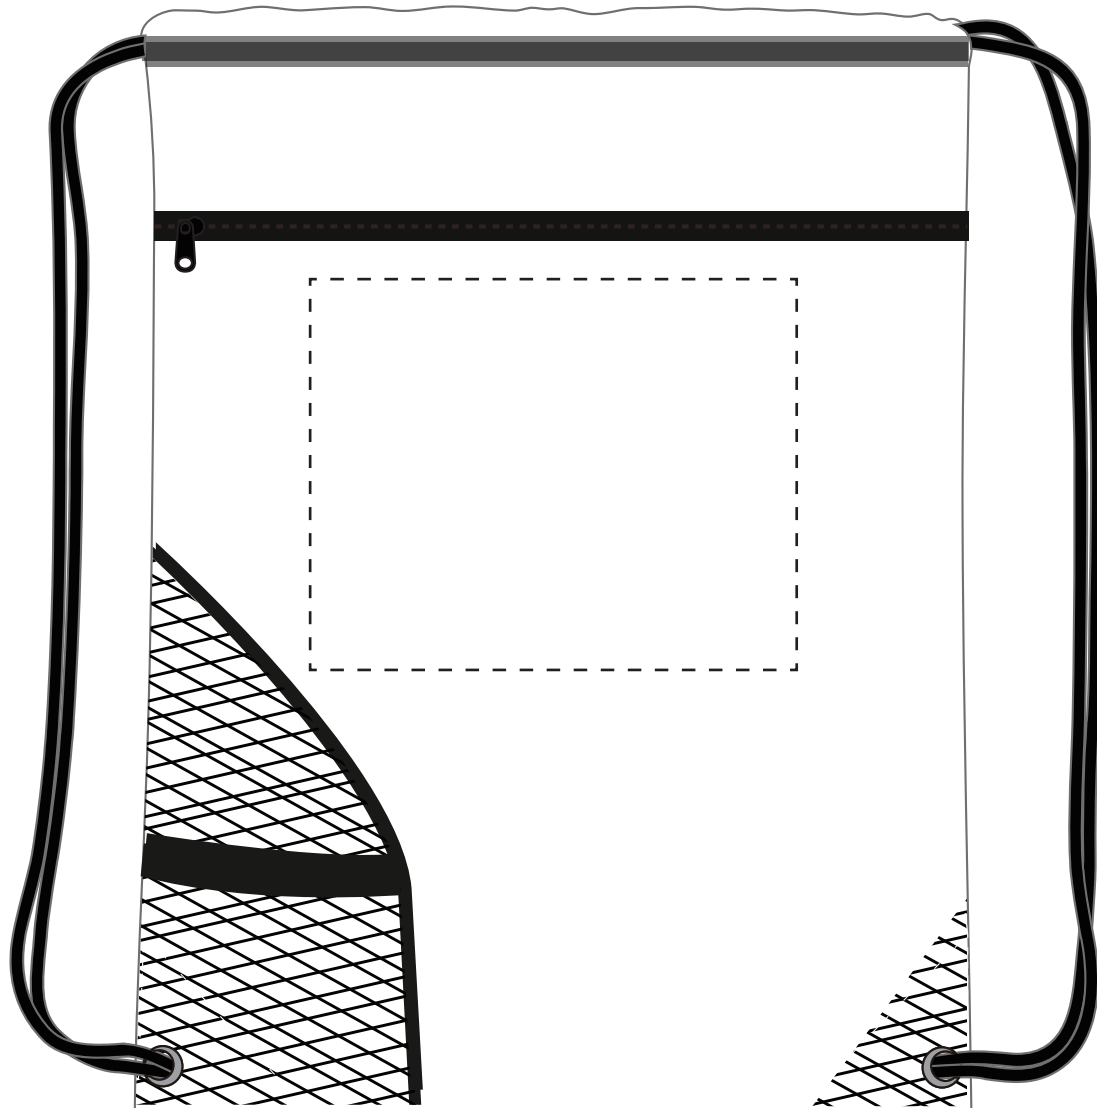

Nylon Bag

Maximum Print Area : 200mm x 160mm

Dotted line indicates maximum print area