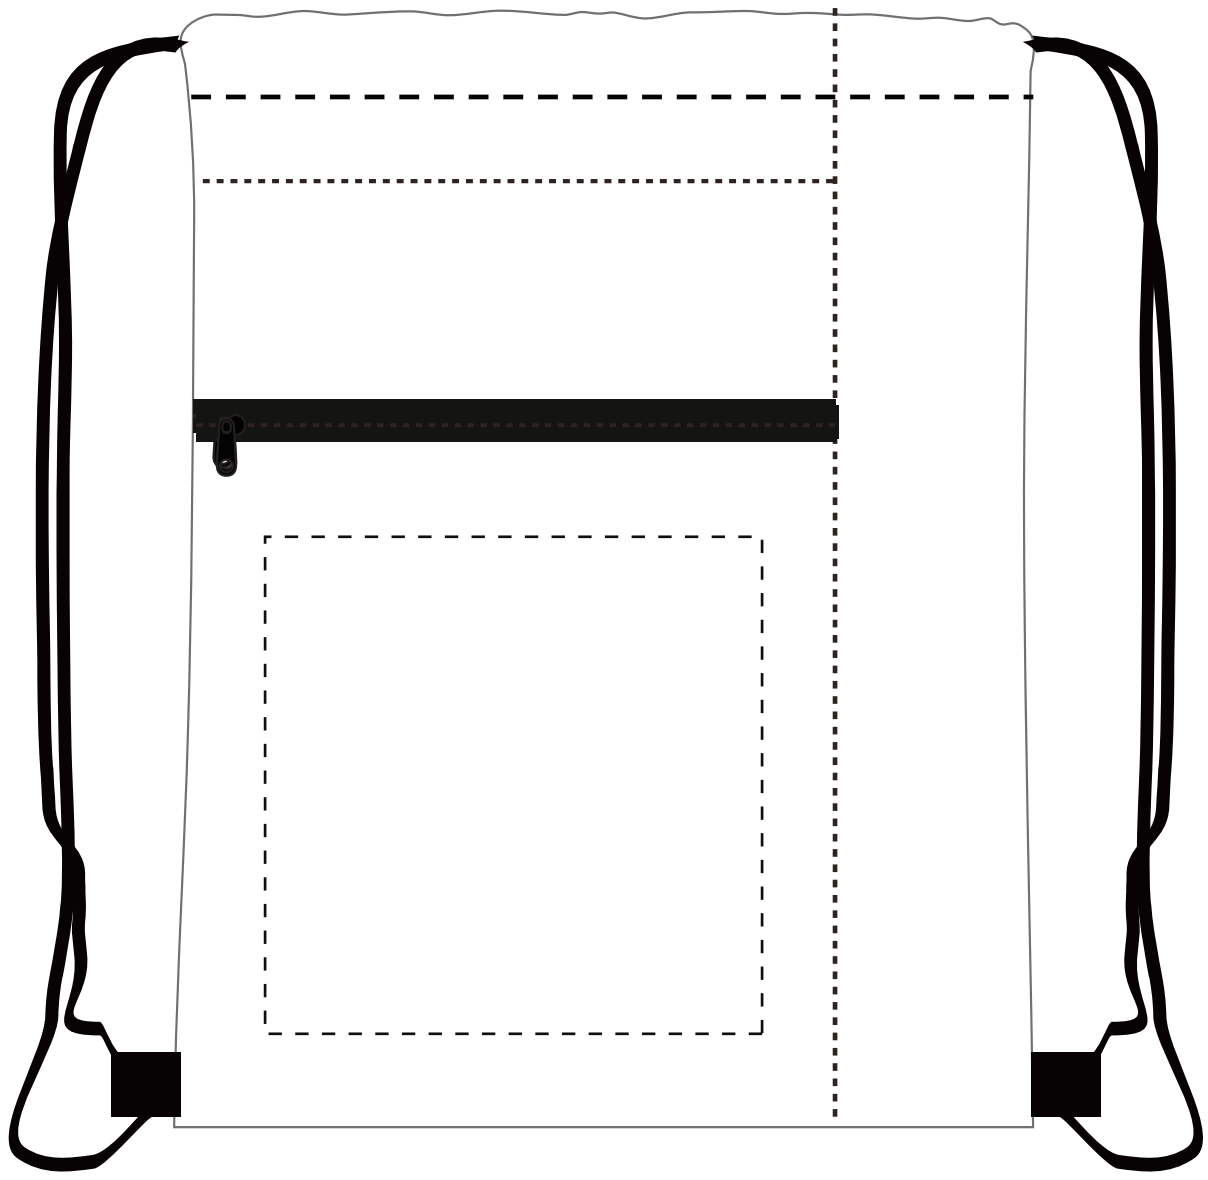

## Nylon Bag

Maximum Print Area : 200mm x 200mm

Dotted line indicates maximum print area