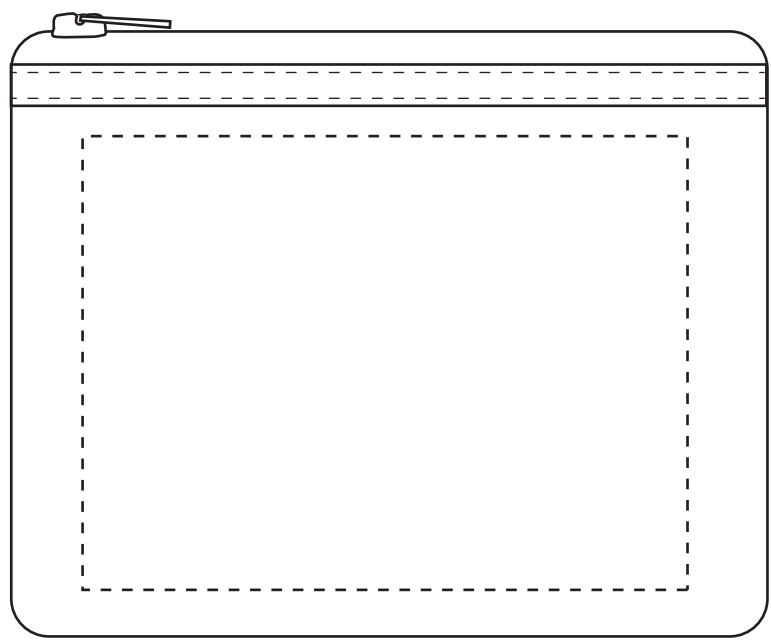

Rectangular Coin Bag

Artwork: 100%

A

Sublimation

B

Screen Print

Maximum Print Area :

A: all-over print

B: 80mm x 60mm

Dotted line indicates maximum print area