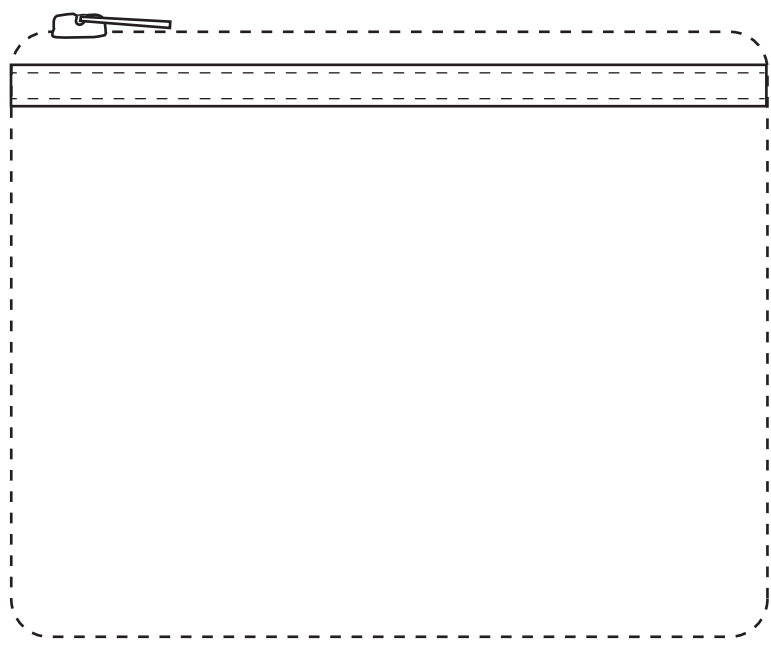

Rectangular Coin Bag

Artwork: 100%

A

Sublimation

B

Screen Print

Maximum Print Area :

A: all-over print

B: 80mm x 60mm

Dotted line indicates maximum print area