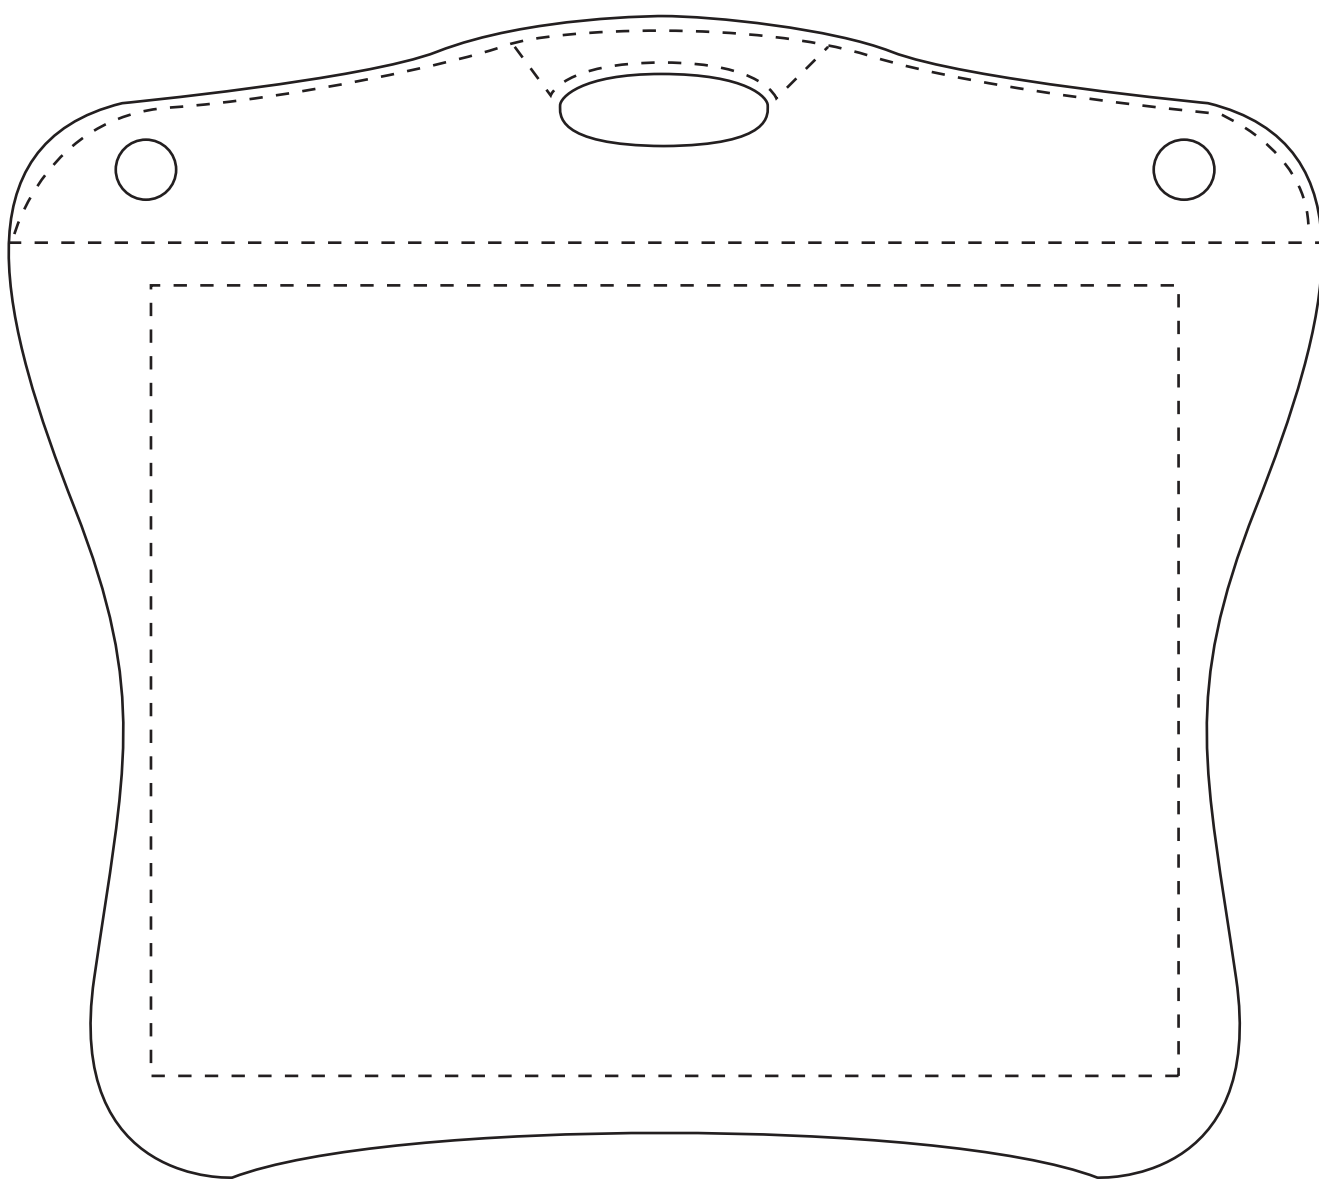

## Messenger Bag

Maximum Print Area: 390mm x 300mm  
Dotted line indicates maximum print area