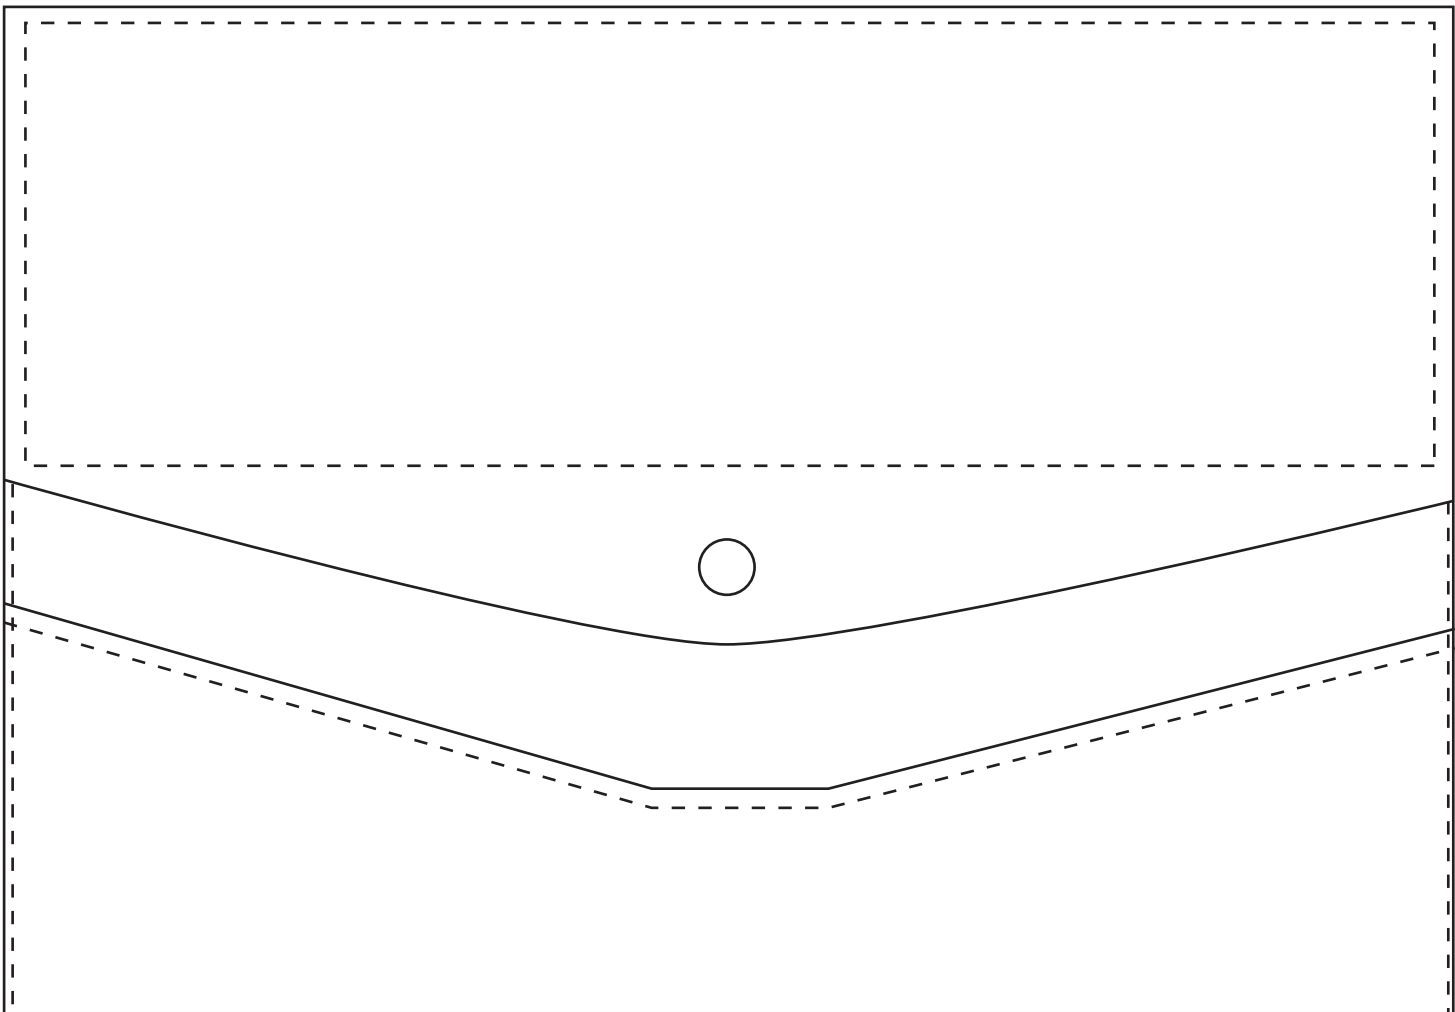

Business File Bag

Maximum Print Area: 350mm x 110mm
Dotted line indicates maximum print area