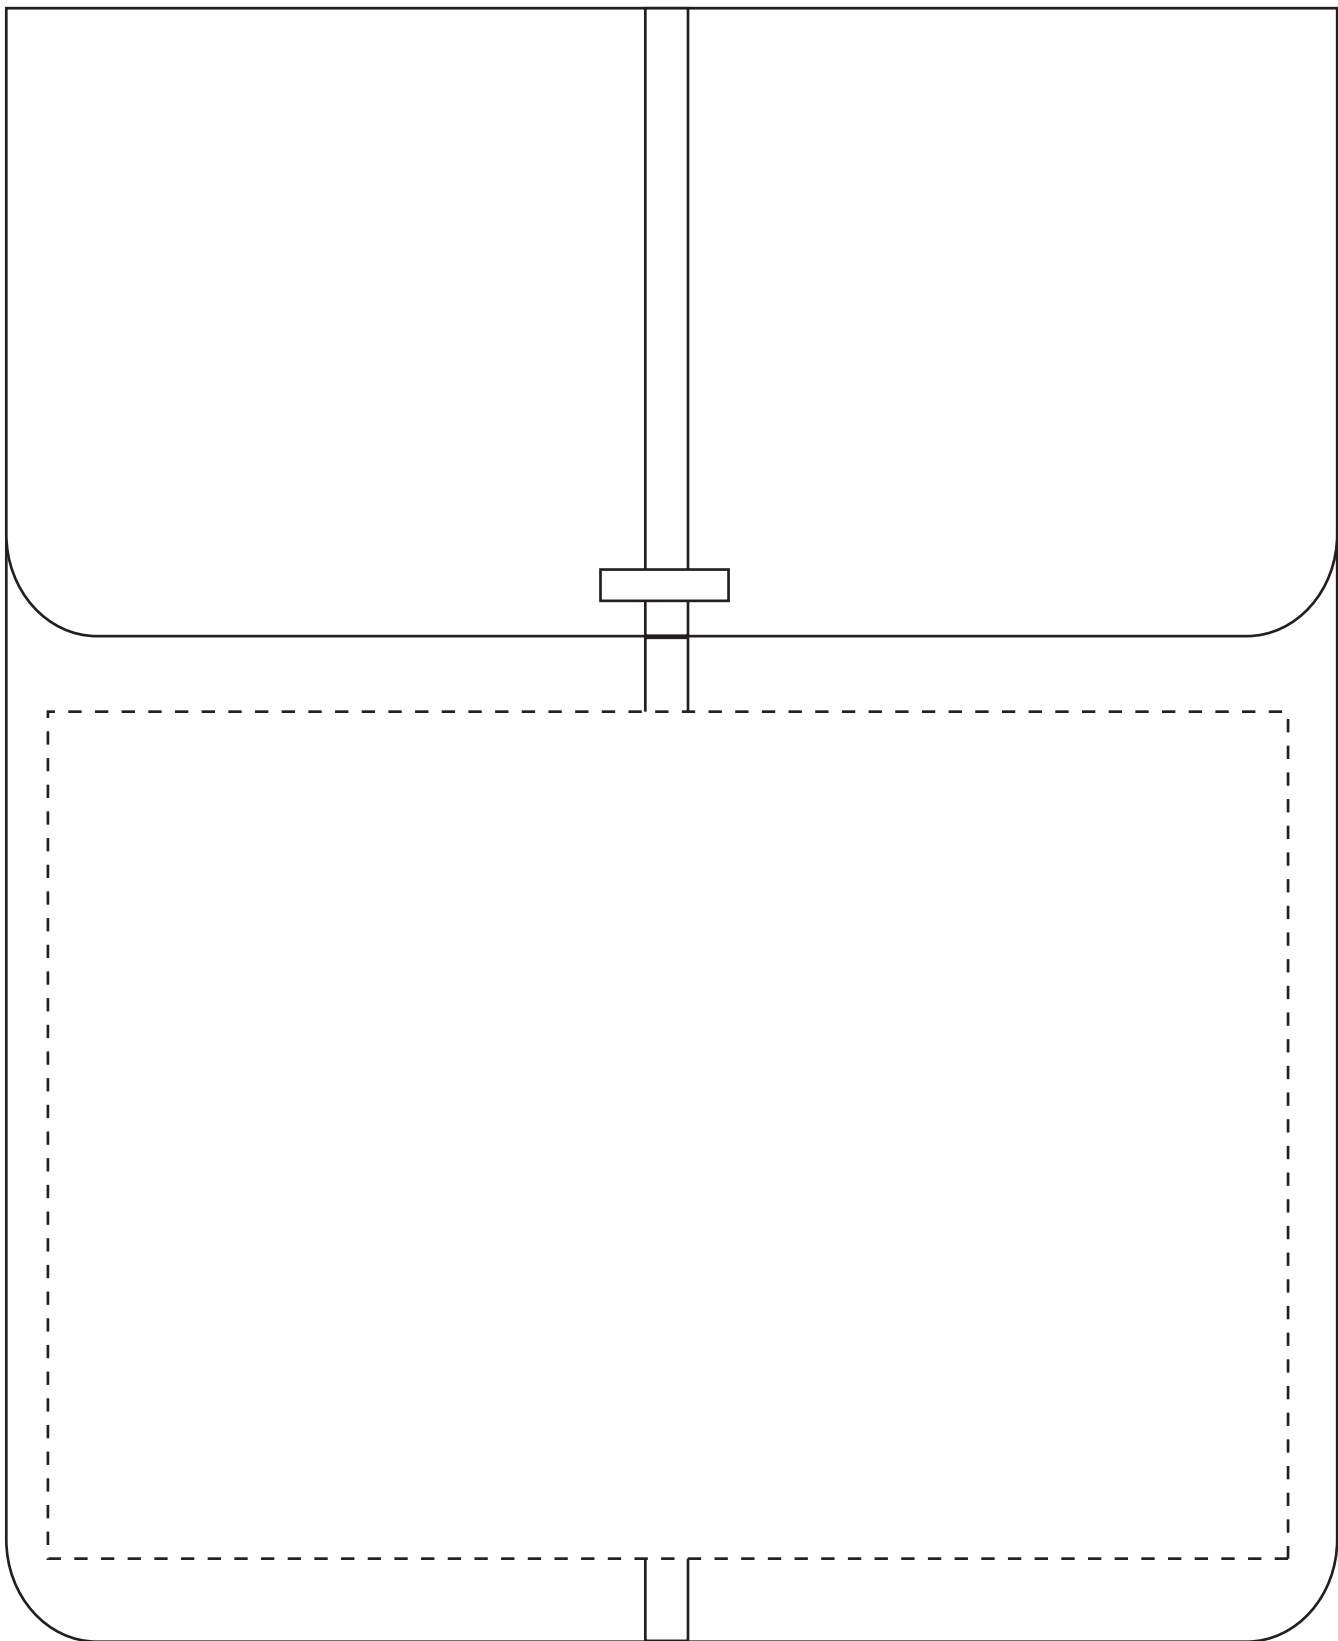

## iPad Bag

Artwork: 80%

Maximum Print Area: 205mm x 140mm  
Dotted line indicates maximum print area