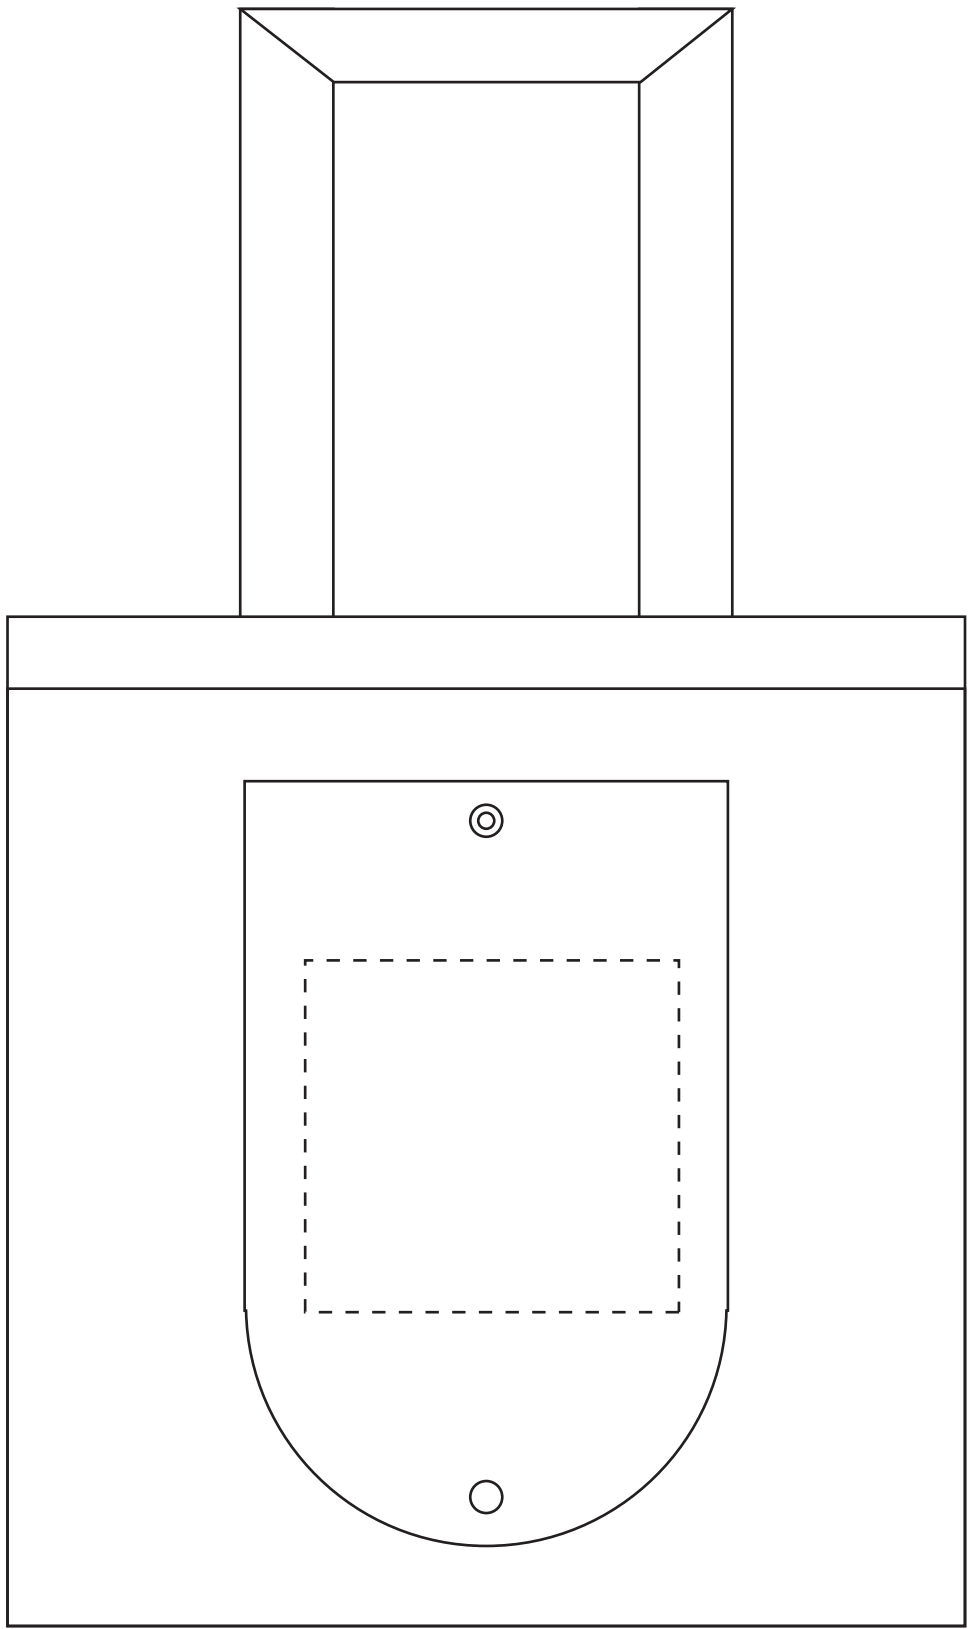

Non Woven Bag

Maximum Print Area : 170mm x 160mm
Dotted line indicates maximum print area